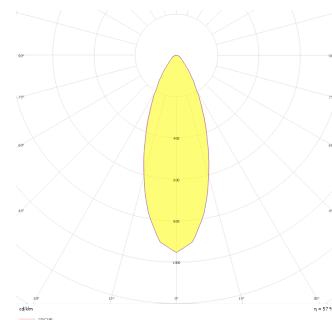

Sturdy M

STR 016 011 026A 8040 10 30 SD 65 00

Recessed Downlight & Spot Luminary

Luminaire Group	Downlight & Spot
Mounting Type	Recessed
Luminaire Color	RAL 9010 - RAL 9005
Housing	Aluminum Injection
Optics	30° Reflector
Light Source	LED
Electrical Protection Class	CLASS II
IP	65
IK	02
Operating Temperature	-20°C / +40°C
Luminous Flux	2080
Consumption Power	26
Luminaire Efficiency	80 lm/W
Color Rendering (CRI)	>80
Light Color Temperature (CCT)	2700K/3000K/4000K/6500K
Color Tolerance	< 3 SDCM
Driver Type	On/Off
Driver Brand	Tridonic
LED Brand	Samsung
Input Voltage / Frequency	220-240 V AC 50/60 Hz
Power Factor	>0.9
Surge	1kV
THD (AKIM)	>%20
LED life	>100.000 hours
Option	On-Off / Dali / 1-10V / With Emergency Kit

Technical Drawing

Photometric Curve

SKU	Product Code	Power (W)	Luminous Flux (LM)	CRI	CCT (K)	Optics	Dimensions (mm)
13002455	STR 016 011 026A 8040 10 30 SD 65 00	26	2080	>80	4000	30° Reflector	Ø160x120