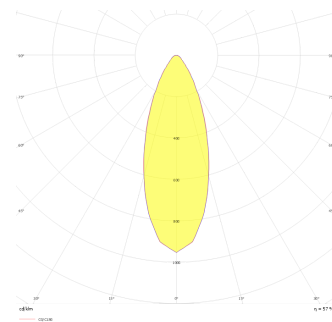

Sturdy M

STR 016 011 026A 8040 10 30 SD 65 00

Recessed Downlight & Spot Luminary

Luminaire Group	Downlight & Spot
Mounting Type	Recessed
Luminaire Color	RAL 9010 - RAL 9005
Housing	Aluminum Injection
Optics	30° Reflector
Light Source	LED
Electrical Protection Class	CLASS II
IP	65
IK	02
Operating Temperature	-20°C / +40°C
Luminous Flux	2080
Consumption Power	26
Luminaire Efficiency	80 lm/W
Color Rendering (CRI)	>80
Light Color Temperature (CCT)	2700K/3000K/4000K/6500K
Color Tolerance	< 3 SDCM
Driver Type	On/Off
Driver Brand	Tridonic
LED Brand	Samsung
Input Voltage / Frequency	220-240 V AC 50/60 Hz
Power Factor	>0.9
Surge	1kV
THD (AKIM)	>%20
LED life	>100.000 hours
Option	On-Off / Dali / 1-10V / With Emergency Kit

Technical Drawing

Photometric Curve

SKU	Product Code	Power (W)	Luminous Flux (LM)	CRI	CCT (K)	Optics	Dimensions (mm)
13002455	STR 016 011 026A 8040 10 30 SD 65 00	26	2080	>80	4000	30° Reflector	Ø160x120