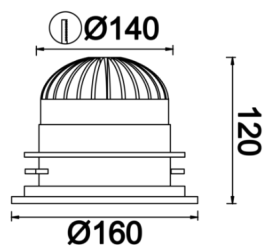

Sturdy M

STR 016 011 026A 8040 10 30 SD 65 00

Recessed Downlight & Spot Luminary

Luminaire Group	Downlight & Spot
Mounting Type	Recessed
Luminaire Color	RAL 9010 - RAL 9005
Housing	Aluminum Injection
Optics	30° Reflector
Light Source	LED
Electrical Protection Class	CLASS II
IP	65
IK	02
Operating Temperature	-20°C / +40°C
Luminous Flux	2080
Consumption Power	26
Luminaire Efficiency	80 lm/W
Color Rendering (CRI)	>80
Light Color Temperature (CCT)	2700K/3000K/4000K/6500K
Color Tolerance	< 3 SDCM
Driver Type	On/Off
Driver Brand	Tridonic
LED Brand	Samsung
Input Voltage / Frequency	220-240 V AC 50/60 Hz
Power Factor	>0.9
Surge	1kV
THD (AKIM)	>%20
LED life	>100.000 hours
Option	On-Off / Dali / 1-10V / With Emergency Kit

Technical Drawing

Photometric Curve

SKU	Product Code	Power (W)	Luminous Flux (LM)	CRI	CCT (K)	Optics	Dimensions (mm)
13002455	STR 016 011 026A 8040 10 30 SD 65 00	26	2080	>80	4000	30° Reflector	Ø160x120