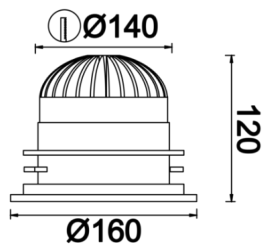

Sturdy M

STR 016 011 018A 8040 10 30 SD 65 00

Recessed Downlight & Spot Luminary

Luminaire Group	Downlight & Spot
Mounting Type	Recessed
Luminaire Color	RAL 9010 - RAL 9005
Housing	Aluminum Injection
Optics	30° Reflector
Light Source	LED
Electrical Protection Class	CLASS II
IP	65
IK	02
Operating Temperature	-20°C / +40°C
Luminous Flux	1440
Consumption Power	18
Luminaire Efficiency	80 lm/W
Color Rendering (CRI)	>80
Light Color Temperature (CCT)	2700K/3000K/4000K/6500K
Color Tolerance	< 3 SDCM
Driver Type	On/Off
Driver Brand	Tridonic
LED Brand	Samsung
Input Voltage / Frequency	220-240 V AC 50/60 Hz
Power Factor	>0.9
Surge	1kV
THD (AKIM)	>%20
LED life	>100.000 hours
Option	On-Off / Dali / 1-10V / With Emergency Kit

Technical Drawing

Photometric Curve

SKU	Product Code	Power (W)	Luminous Flux (LM)	CRI	CCT (K)	Optics	Dimensions (mm)
13002437	STR 016 011 018A 8040 10 30 SD 65 00	18	1440	>80	4000	30° Reflector	Ø160x120