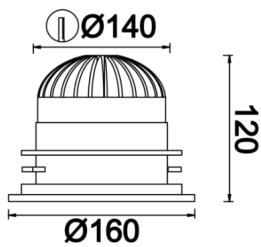

Sturdy M

STR 016 011 018A 8040 10 30 SD 65 00

Recessed Downlight & Spot Luminary

Luminaire Group	Downlight & Spot
Mounting Type	Recessed
Luminaire Color	RAL 9010 - RAL 9005
Housing	Aluminum Injection
Optics	30° Reflector
Light Source	LED
Electrical Protection Class	CLASS II
IP	65
IK	02
Operating Temperature	-20°C / +40°C
Luminous Flux	1440
Consumption Power	18
Luminaire Efficiency	80 lm/W
Color Rendering (CRI)	>80
Light Color Temperature (CCT)	2700K/3000K/4000K/6500K
Color Tolerance	< 3 SDCM
Driver Type	On/Off
Driver Brand	Tridonic
LED Brand	Samsung
Input Voltage / Frequency	220-240 V AC 50/60 Hz
Power Factor	>0.9
Surge	1kV
THD (AKIM)	>%20
LED life	>100.000 hours
Option	On-Off / Dali / 1-10V / With Emergency Kit

Technical Drawing

Photometric Curve

SKU	Product Code	Power (W)	Luminous Flux (LM)	CRI	CCT (K)	Optics	Dimensions (mm)
13002437□	STR 016 011 018A 8040 10 30 SD 65 00	18	1440	>80	4000	30° Reflector	Ø160x120