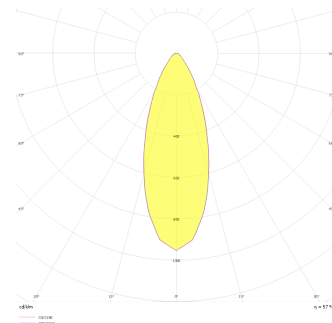

Sturdy M

STR 016 011 018A 8040 10 30 SD 65 00

Recessed Downlight & Spot Luminary

Luminaire Group	Downlight & Spot
Mounting Type	Recessed
Luminaire Color	RAL 9010 - RAL 9005
Housing	Aluminum Injection
Optics	30° Reflector
Light Source	LED
Electrical Protection Class	CLASS II
IP	65
IK	02
Operating Temperature	-20°C / +40°C
Luminous Flux	1440
Consumption Power	18
Luminaire Efficiency	80 lm/W
Color Rendering (CRI)	>80
Light Color Temperature (CCT)	2700K/3000K/4000K/6500K
Color Tolerance	< 3 SDCM
Driver Type	On/Off
Driver Brand	Tridonic
LED Brand	Samsung
Input Voltage / Frequency	220-240 V AC 50/60 Hz
Power Factor	>0.9
Surge	1kV
THD (AKIM)	>%20
LED life	>100.000 hours
Option	On-Off / Dali / 1-10V / With Emergency Kit

Technical Drawing

Photometric Curve

SKU	Product Code	Power (W)	Luminous Flux (LM)	CRI	CCT (K)	Optics	Dimensions (mm)
13002437	STR 016 011 018A 8040 10 30 SD 65 00	18	1440	>80	4000	30° Reflector	Ø160x120