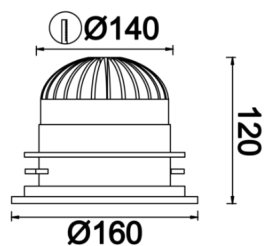

Sturdy M

STR 016 011 018A 8040 10 30 SD 65 00

Recessed Downlight & Spot Luminary

Luminaire Group	Downlight & Spot
Mounting Type	Recessed
Luminary Color	RAL 9010 - RAL 9005
Housing	Aluminum Injection
Optics	30° Reflector
Light Source	LED
Electrical Protection Class	CLASS II
IP	65
IK	02
Operating Temperature	-20°C / +40°C
Luminous Flux	1440
Consumption Power	18
Luminaire Efficiency	80 lm/W
Color Rendering (CRI)	>80
Light Color Temperature (CCT)	2700K/3000K/4000K/6500K
Color Tolerance	< 3 SDCM
Driver Type	On/Off
Driver Brand	Tridonic
LED Brand	Samsung
Input Voltage / Frequency	220-240 V AC 50/60 Hz
Power Factor	>0.9
Surge	1kV
THD (AKIM)	>%20
LED life	>100.000 hours
Option	On-Off / Dali / 1-10V / With Emergency Kit

Technical Drawing

Photometric Curve

SKU	Product Code	Power (W)	Luminous Flux (LM)	CRI	CCT (K)	Optics	Dimensions (mm)
13002437	STR 016 011 018A 8040 10 30 SD 65 00	18	1440	>80	4000	30° Reflector	Ø160x120