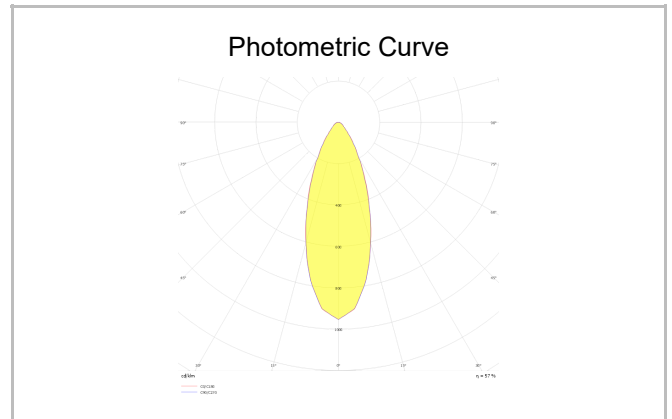

Sturdy M

STR 016 011 018A 8040 10 30 SD 65 00

Recessed Downlight & Spot Luminary

Luminaire Group	Downlight & Spot
Mounting Type	Recessed
Luminary Color	RAL 9010 - RAL 9005
Housing	Aluminum Injection
Optics	30° Reflector
Light Source	LED
Electrical Protection Class	CLASS II
IP	65
IK	02
Operating Temperature	-20°C / +40°C
Luminous Flux	1440
Consumption Power	18
Luminaire Efficiency	80 lm/W
Color Rendering (CRI)	>80
Light Color Temperature (CCT)	2700K/3000K/4000K/6500K
Color Tolerance	< 3 SDCM
Driver Type	On/Off
Driver Brand	Tridonic
LED Brand	Samsung
Input Voltage / Frequency	220-240 V AC 50/60 Hz
Power Factor	>0.9
Surge	1kV
THD (AKIM)	>%20
LED life	>100.000 hours
Option	On-Off / Dali / 1-10V / With Emergency Kit

SKU	Product Code	Power (W)	Luminous Flux (LM)	CRI	CCT (K)	Optics	Dimensions (mm)
13002437	STR 016 011 018A 8040 10 30 SD 65 00	18	1440	>80	4000	30° Reflector	Ø160x120