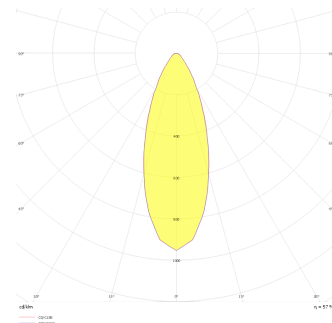

Sturdy M

STR 016 011 018A 8040 10 30 SD 65 00

Recessed Downlight & Spot Luminary

Luminaire Group	Downlight & Spot
Mounting Type	Recessed
Luminaire Color	RAL 9010 - RAL 9005
Housing	Aluminum Injection
Optics	30° Reflector
Light Source	LED
Electrical Protection Class	CLASS II
IP	65
IK	02
Operating Temperature	-20°C / +40°C
Luminous Flux	1440
Consumption Power	18
Luminaire Efficiency	80 lm/W
Color Rendering (CRI)	>80
Light Color Temperature (CCT)	2700K/3000K/4000K/6500K
Color Tolerance	< 3 SDCM
Driver Type	On/Off
Driver Brand	Tridonic
LED Brand	Samsung
Input Voltage / Frequency	220-240 V AC 50/60 Hz
Power Factor	>0.9
Surge	1kV
THD (AKIM)	>%20
LED life	>100.000 hours
Option	On-Off / Dali / 1-10V / With Emergency Kit

Technical Drawing

Photometric Curve

SKU	Product Code	Power (W)	Luminous Flux (LM)	CRI	CCT (K)	Optics	Dimensions (mm)
13002437□	STR 016 011 018A 8040 10 30 SD 65 00	18	1440	>80	4000	30° Reflector	Ø160x120