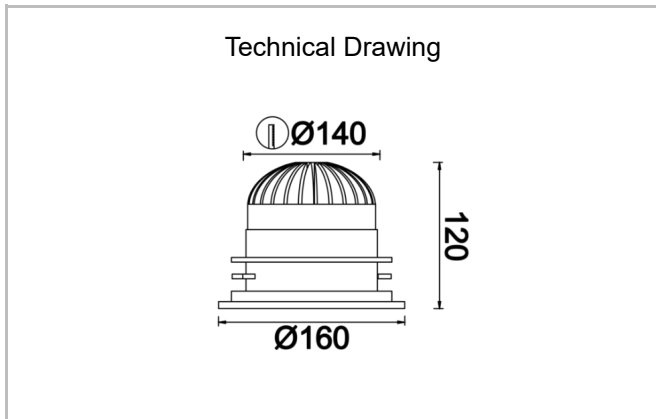

Sturdy M

STR 016 011 018A 8040 10 30 SD 65 00

Recessed Downlight & Spot Luminary

Luminaire Group	Downlight & Spot
Mounting Type	Recessed
Luminary Color	RAL 9010 - RAL 9005
Housing	Aluminum Injection
Optics	30° Reflector
Light Source	LED
Electrical Protection Class	CLASS II
IP	65
IK	02
Operating Temperature	-20°C / +40°C
Luminous Flux	1440
Consumption Power	18
Luminaire Efficiency	80 lm/W
Color Rendering (CRI)	>80
Light Color Temperature (CCT)	2700K/3000K/4000K/6500K
Color Tolerance	< 3 SDCM
Driver Type	On/Off
Driver Brand	Tridonic
LED Brand	Samsung
Input Voltage / Frequency	220-240 V AC 50/60 Hz
Power Factor	>0.9
Surge	1kV
THD (AKIM)	>%20
LED life	>100.000 hours
Option	On-Off / Dali / 1-10V / With Emergency Kit

SKU	Product Code	Power (W)	Luminous Flux (LM)	CRI	CCT (K)	Optics	Dimensions (mm)
13002437	STR 016 011 018A 8040 10 30 SD 65 00	18	1440	>80	4000	30° Reflector	Ø160x120