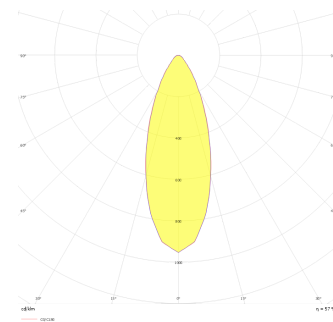

Sturdy M

STR 016 011 018A 8040 10 30 SD 65 00

Recessed Downlight & Spot Luminary

Luminaire Group	Downlight & Spot
Mounting Type	Recessed
Luminary Color	RAL 9010 - RAL 9005
Housing	Aluminum Injection
Optics	30° Reflector
Light Source	LED
Electrical Protection Class	CLASS II
IP	65
IK	02
Operating Temperature	-20°C / +40°C
Luminous Flux	1440
Consumption Power	18
Luminaire Efficiency	80 lm/W
Color Rendering (CRI)	>80
Light Color Temperature (CCT)	2700K/3000K/4000K/6500K
Color Tolerance	< 3 SDCM
Driver Type	On/Off
Driver Brand	Tridonic
LED Brand	Samsung
Input Voltage / Frequency	220-240 V AC 50/60 Hz
Power Factor	>0.9
Surge	1kV
THD (AKIM)	>%20
LED life	>100.000 hours
Option	On-Off / Dali / 1-10V / With Emergency Kit

Technical Drawing

Photometric Curve

SKU	Product Code	Power (W)	Luminous Flux (LM)	CRI	CCT (K)	Optics	Dimensions (mm)
13002437	STR 016 011 018A 8040 10 30 SD 65 00	18	1440	>80	4000	30° Reflector	Ø160x120