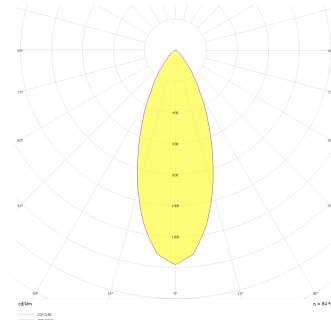

Rainbow

RNB 008 009 013A 8040 10 40 SD 44 00

Recessed Downlight & Spot Luminary

Luminaire Group	Downlight & Spot
Mounting Type	Recessed
Luminary Color	RAL 9010 - RAL 9005
Housing	Aluminum Extrusion
Optics	15° 30° 40° Reflector & Transparent Diffuser
Electrical Protection Class	CLASS II
IP	44
IK	02
Operating Temperature	-20°C / +40°C
Luminous Flux	1365
Consumption Power	13
Luminaire Efficiency	90 lm/W
Color Rendering (CRI)	>80
Light Color Temperature (CCT)	2700K/3000K/4000K/6500K
Color Tolerance	< 3 SDCM
Driver Type	On/Off
Driver Brand	Tridonic
LED Brand	Samsung
Input Voltage / Frequency	220-240 V AC 50/60 Hz
Power Factor	>0.9
Surge	1kV
THD (AKIM)	>%20
LED life	>100.000 hours
Option	On-Off / Dali / 1-10V / With Emergency Kit

Technical Drawing

Photometric Curve

SKU	Product Code	Power (W)	Luminous Flux (LM)	CRI	CCT (K)	Optics	Dimensions (mm)
13001231□	RNB 008 009 013A 8040 10 40 SD 44 00	13	1365	>80	4000	40° Reflector	Ø81x95