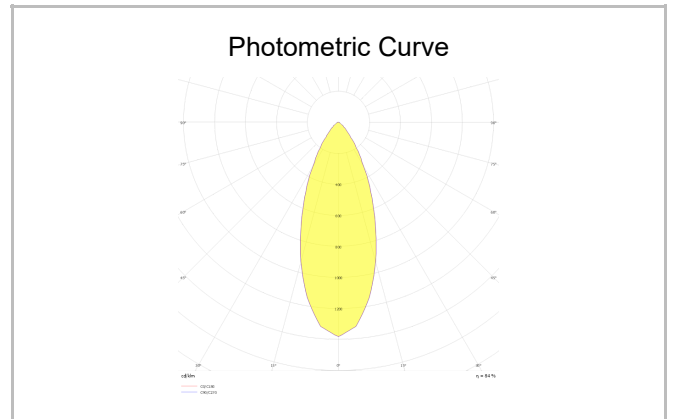

Rainbow

RNB 008 009 013A 8040 10 40 SD 44 00

Recessed Downlight & Spot Luminary

Luminaire Group	Downlight & Spot
Mounting Type	Recessed
Luminary Color	RAL 9010 - RAL 9005
Housing	Aluminum Extrusion
Optics	15° 30° 40° Reflector & Transparent Diffuser
Electrical Protection Class	CLASS II
IP	44
IK	02
Operating Temperature	-20°C / +40°C
Luminous Flux	1365
Consumption Power	13
Luminaire Efficiency	90 lm/W
Color Rendering (CRI)	>80
Light Color Temperature (CCT)	2700K/3000K/4000K/6500K
Color Tolerance	< 3 SDCM
Driver Type	On/Off
Driver Brand	Tridonic
LED Brand	Samsung
Input Voltage / Frequency	220-240 V AC 50/60 Hz
Power Factor	>0.9
Surge	1kV
THD (AKIM)	>%20
LED life	>100.000 hours
Option	On-Off / Dali / 1-10V / With Emergency Kit

SKU	Product Code	Power (W)	Luminous Flux (LM)	CRI	CCT (K)	Optics	Dimensions (mm)
13001231□	RNB 008 009 013A 8040 10 40 SD 44 00	13	1365	>80	4000	40° Reflector	Ø81x95