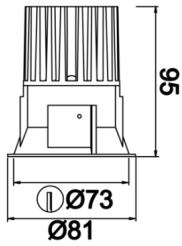

Rainbow

RNB 008 009 013A 8040 10 40 SD 44 00

Recessed Downlight & Spot Luminary

Luminaire Group	Downlight & Spot
Mounting Type	Recessed
Luminary Color	RAL 9010 - RAL 9005
Housing	Aluminum Extrusion
Optics	15° 30° 40° Reflector & Transparent Diffuser
Electrical Protection Class	CLASS II
IP	44
IK	02
Operating Temperature	-20°C / +40°C
Luminous Flux	1365
Consumption Power	13
Luminaire Efficiency	90 lm/W
Color Rendering (CRI)	>80
Light Color Temperature (CCT)	2700K/3000K/4000K/6500K
Color Tolerance	< 3 SDCM
Driver Type	On/Off
Driver Brand	Tridonic
LED Brand	Samsung
Input Voltage / Frequency	220-240 V AC 50/60 Hz
Power Factor	>0.9
Surge	1kV
THD (AKIM)	>%20
LED life	>100.000 hours
Option	On-Off / Dali / 1-10V / With Emergency Kit

Technical Drawing

Photometric Curve

SKU	Product Code	Power (W)	Luminous Flux (LM)	CRI	CCT (K)	Optics	Dimensions (mm)
13001231□	RNB 008 009 013A 8040 10 40 SD 44 00	13	1365	>80	4000	40° Reflector	Ø81x95