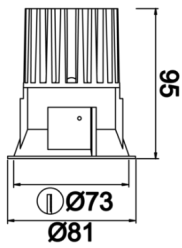

Rainbow

RNB 008 009 013A 8040 10 40 SD 44 00

Recessed Downlight & Spot Luminary

Luminaire Group	Downlight & Spot
Mounting Type	Recessed
Luminary Color	RAL 9010 - RAL 9005
Housing	Aluminum Extrusion
Optics	15° 30° 40° Reflector & Transparent Diffuser
Electrical Protection Class	CLASS II
IP	44
IK	02
Operating Temperature	-20°C / +40°C
Luminous Flux	1365
Consumption Power	13
Luminaire Efficiency	90 lm/W
Color Rendering (CRI)	>80
Light Color Temperature (CCT)	2700K/3000K/4000K/6500K
Color Tolerance	< 3 SDCM
Driver Type	On/Off
Driver Brand	Tridonic
LED Brand	Samsung
Input Voltage / Frequency	220-240 V AC 50/60 Hz
Power Factor	>0.9
Surge	1kV
THD (AKIM)	>%20
LED life	>100.000 hours
Option	On-Off / Dali / 1-10V / With Emergency Kit

Technical Drawing

Photometric Curve

SKU	Product Code	Power (W)	Luminous Flux (LM)	CRI	CCT (K)	Optics	Dimensions (mm)
13001231□	RNB 008 009 013A 8040 10 40 SD 44 00	13	1365	>80	4000	40° Reflector	Ø81x95

www.atelighting.com