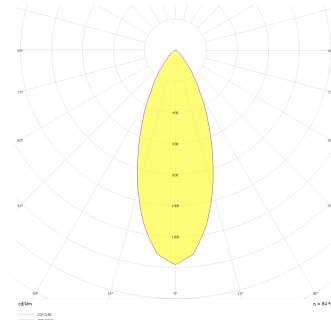

Rainbow

RNB 008 009 013A 8040 10 40 SD 44 00

Recessed Downlight & Spot Luminary

Luminaire Group	Downlight & Spot
Mounting Type	Recessed
Luminary Color	RAL 9010 - RAL 9005
Housing	Aluminum Extrusion
Optics	15° 30° 40° Reflector & Transparent Diffuser
Electrical Protection Class	CLASS II
IP	44
IK	02
Operating Temperature	-20°C / +40°C
Luminous Flux	1365
Consumption Power	13
Luminaire Efficiency	90 lm/W
Color Rendering (CRI)	>80
Light Color Temperature (CCT)	2700K/3000K/4000K/6500K
Color Tolerance	< 3 SDCM
Driver Type	On/Off
Driver Brand	Tridonic
LED Brand	Samsung
Input Voltage / Frequency	220-240 V AC 50/60 Hz
Power Factor	>0.9
Surge	1kV
THD (AKIM)	>%20
LED life	>100.000 hours
Option	On-Off / Dali / 1-10V / With Emergency Kit

Technical Drawing

Photometric Curve

SKU	Product Code	Power (W)	Luminous Flux (LM)	CRI	CCT (K)	Optics	Dimensions (mm)
13001231□	RNB 008 009 013A 8040 10 40 SD 44 00	13	1365	>80	4000	40° Reflector	Ø81x95

www.atelighting.com