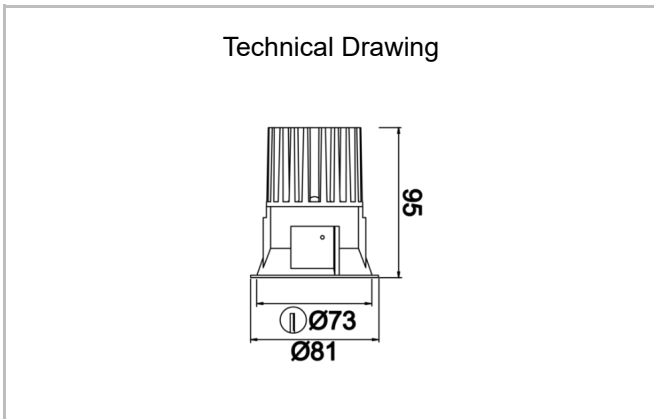

Rainbow

RNB 008 009 013A 8040 10 40 SD 44 00

Recessed Downlight & Spot Luminary

Luminaire Group	Downlight & Spot
Mounting Type	Recessed
Luminary Color	RAL 9010 - RAL 9005
Housing	Aluminum Extrusion
Optics	15° 30° 40° Reflector & Transparent Diffuser
Electrical Protection Class	CLASS II
IP	44
IK	02
Operating Temperature	-20°C / +40°C
Luminous Flux	1365
Consumption Power	13
Luminaire Efficiency	90 lm/W
Color Rendering (CRI)	>80
Light Color Temperature (CCT)	2700K/3000K/4000K/6500K
Color Tolerance	< 3 SDCM
Driver Type	On/Off
Driver Brand	Tridonic
LED Brand	Samsung
Input Voltage / Frequency	220-240 V AC 50/60 Hz
Power Factor	>0.9
Surge	1kV
THD (AKIM)	>%20
LED life	>100.000 hours
Option	On-Off / Dali / 1-10V / With Emergency Kit

SKU	Product Code	Power (W)	Luminous Flux (LM)	CRI	CCT (K)	Optics	Dimensions (mm)
13001231□	RNB 008 009 013A 8040 10 40 SD 44 00	13	1365	>80	4000	40° Reflector	Ø81x95