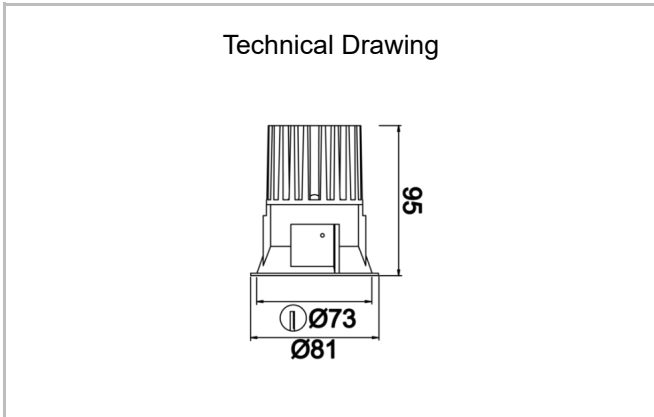

# Rainbow

RNB 008 009 013A 8040 10 30 SD 44 00

Recessed Downlight & Spot Luminary

<b>Luminaire Group</b>	Downlight & Spot
<b>Mounting Type</b>	Recessed
<b>Luminary Color</b>	RAL 9010 - RAL 9005
<b>Housing</b>	Aluminum Extrusion
<b>Optics</b>	15° 30° 40° Reflector & Transparent Diffuser
<b>Electrical Protection Class</b>	CLASS II
<b>IP</b>	44
<b>IK</b>	02
<b>Operating Temperature</b>	-20°C / +40°C
<b>Luminous Flux</b>	1365
<b>Consumption Power</b>	13
<b>Luminaire Efficiency</b>	90 lm/W
<b>Color Rendering (CRI)</b>	>80
<b>Light Color Temperature (CCT)</b>	2700K/3000K/4000K/6500K
<b>Color Tolerance</b>	< 3 SDCM
<b>Driver Type</b>	On/Off
<b>Driver Brand</b>	Tridonic
<b>LED Brand</b>	Samsung
<b>Input Voltage / Frequency</b>	220-240 V AC 50/60 Hz
<b>Power Factor</b>	>0.9
<b>Surge</b>	1kV
<b>THD (AKIM)</b>	>%20
<b>LED life</b>	>100.000 hours
<b>Option</b>	On-Off / Dali / 1-10V / With Emergency Kit

SKU	Product Code	Power (W)	Luminous Flux (LM)	CRI	CCT (K)	Optics	Dimensions (mm)
13001213	RNB 008 009 013A 8040 10 30 SD 44 00	13	1365	>80	4000	30° Reflector	Ø81x95