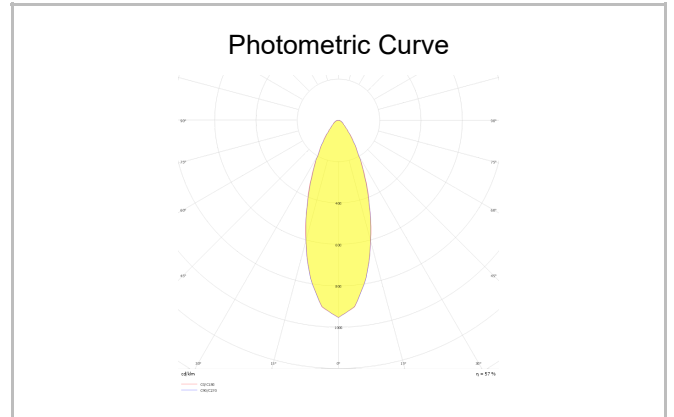

Rainbow

RNB 008 009 013A 8040 10 30 SD 44 00

Recessed Downlight & Spot Luminary

Luminaire Group	Downlight & Spot
Mounting Type	Recessed
Luminary Color	RAL 9010 - RAL 9005
Housing	Aluminum Extrusion
Optics	15° 30° 40° Reflector & Transparent Diffuser
Electrical Protection Class	CLASS II
IP	44
IK	02
Operating Temperature	-20°C / +40°C
Luminous Flux	1365
Consumption Power	13
Luminaire Efficiency	90 lm/W
Color Rendering (CRI)	>80
Light Color Temperature (CCT)	2700K/3000K/4000K/6500K
Color Tolerance	< 3 SDCM
Driver Type	On/Off
Driver Brand	Tridonic
LED Brand	Samsung
Input Voltage / Frequency	220-240 V AC 50/60 Hz
Power Factor	>0.9
Surge	1kV
THD (AKIM)	>%20
LED life	>100.000 hours
Option	On-Off / Dali / 1-10V / With Emergency Kit

SKU	Product Code	Power (W)	Luminous Flux (LM)	CRI	CCT (K)	Optics	Dimensions (mm)
13001213	RNB 008 009 013A 8040 10 30 SD 44 00	13	1365	>80	4000	30° Reflector	Ø81x95