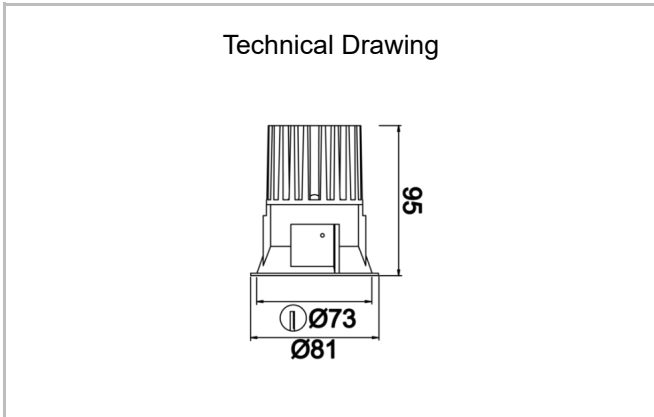

Rainbow

RNB 008 009 013A 8040 10 30 SD 44 00

Recessed Downlight & Spot Luminary

Luminaire Group	Downlight & Spot
Mounting Type	Recessed
Luminary Color	RAL 9010 - RAL 9005
Housing	Aluminum Extrusion
Optics	15° 30° 40° Reflector & Transparent Diffuser
Electrical Protection Class	CLASS II
IP	44
IK	02
Operating Temperature	-20°C / +40°C
Luminous Flux	1365
Consumption Power	13
Luminaire Efficiency	90 lm/W
Color Rendering (CRI)	>80
Light Color Temperature (CCT)	2700K/3000K/4000K/6500K
Color Tolerance	< 3 SDCM
Driver Type	On/Off
Driver Brand	Tridonic
LED Brand	Samsung
Input Voltage / Frequency	220-240 V AC 50/60 Hz
Power Factor	>0.9
Surge	1kV
THD (AKIM)	>%20
LED life	>100.000 hours
Option	On-Off / Dali / 1-10V / With Emergency Kit

SKU	Product Code	Power (W)	Luminous Flux (LM)	CRI	CCT (K)	Optics	Dimensions (mm)
13001213	RNB 008 009 013A 8040 10 30 SD 44 00	13	1365	>80	4000	30° Reflector	Ø81x95