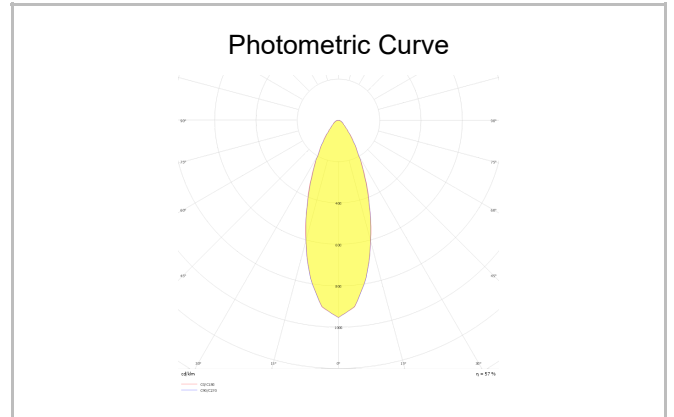

# Rainbow

RNB 008 009 013A 8040 10 30 SD 44 00

Recessed Downlight & Spot Luminary

<b>Luminaire Group</b>	Downlight & Spot
<b>Mounting Type</b>	Recessed
<b>Luminary Color</b>	RAL 9010 - RAL 9005
<b>Housing</b>	Aluminum Extrusion
<b>Optics</b>	15° 30° 40° Reflector & Transparent Diffuser
<b>Electrical Protection Class</b>	CLASS II
<b>IP</b>	44
<b>IK</b>	02
<b>Operating Temperature</b>	-20°C / +40°C
<b>Luminous Flux</b>	1365
<b>Consumption Power</b>	13
<b>Luminaire Efficiency</b>	90 lm/W
<b>Color Rendering (CRI)</b>	>80
<b>Light Color Temperature (CCT)</b>	2700K/3000K/4000K/6500K
<b>Color Tolerance</b>	< 3 SDCM
<b>Driver Type</b>	On/Off
<b>Driver Brand</b>	Tridonic
<b>LED Brand</b>	Samsung
<b>Input Voltage / Frequency</b>	220-240 V AC 50/60 Hz
<b>Power Factor</b>	>0.9
<b>Surge</b>	1kV
<b>THD (AKIM)</b>	>%20
<b>LED life</b>	>100.000 hours
<b>Option</b>	On-Off / Dali / 1-10V / With Emergency Kit

SKU	Product Code	Power (W)	Luminous Flux (LM)	CRI	CCT (K)	Optics	Dimensions (mm)
13001213	RNB 008 009 013A 8040 10 30 SD 44 00	13	1365	>80	4000	30° Reflector	Ø81x95