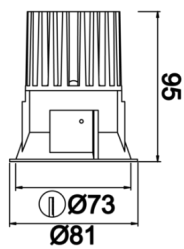

Rainbow

RNB 008 009 013A 8040 10 30 SD 44 00

Recessed Downlight & Spot Luminary

Luminaire Group	Downlight & Spot
Mounting Type	Recessed
Luminary Color	RAL 9010 - RAL 9005
Housing	Aluminum Extrusion
Optics	15° 30° 40° Reflector & Transparent Diffuser
Electrical Protection Class	CLASS II
IP	44
IK	02
Operating Temperature	-20°C / +40°C
Luminous Flux	1365
Consumption Power	13
Luminaire Efficiency	90 lm/W
Color Rendering (CRI)	>80
Light Color Temperature (CCT)	2700K/3000K/4000K/6500K
Color Tolerance	< 3 SDCM
Driver Type	On/Off
Driver Brand	Tridonic
LED Brand	Samsung
Input Voltage / Frequency	220-240 V AC 50/60 Hz
Power Factor	>0.9
Surge	1kV
THD (AKIM)	>%20
LED life	>100.000 hours
Option	On-Off / Dali / 1-10V / With Emergency Kit

Technical Drawing

Photometric Curve

SKU	Product Code	Power (W)	Luminous Flux (LM)	CRI	CCT (K)	Optics	Dimensions (mm)
13001213	RNB 008 009 013A 8040 10 30 SD 44 00	13	1365	>80	4000	30° Reflector	Ø81x95

www.atellighting.com