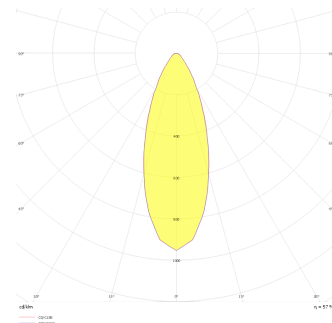

Rainbow

RNB 008 009 013A 8040 10 30 SD 44 00

Recessed Downlight & Spot Luminary

Luminaire Group	Downlight & Spot
Mounting Type	Recessed
Luminary Color	RAL 9010 - RAL 9005
Housing	Aluminum Extrusion
Optics	15° 30° 40° Reflector & Transparent Diffuser
Electrical Protection Class	CLASS II
IP	44
IK	02
Operating Temperature	-20°C / +40°C
Luminous Flux	1365
Consumption Power	13
Luminaire Efficiency	90 lm/W
Color Rendering (CRI)	>80
Light Color Temperature (CCT)	2700K/3000K/4000K/6500K
Color Tolerance	< 3 SDCM
Driver Type	On/Off
Driver Brand	Tridonic
LED Brand	Samsung
Input Voltage / Frequency	220-240 V AC 50/60 Hz
Power Factor	>0.9
Surge	1kV
THD (AKIM)	>%20
LED life	>100.000 hours
Option	On-Off / Dali / 1-10V / With Emergency Kit

Technical Drawing

Photometric Curve

SKU	Product Code	Power (W)	Luminous Flux (LM)	CRI	CCT (K)	Optics	Dimensions (mm)
13001213	RNB 008 009 013A 8040 10 30 SD 44 00	13	1365	>80	4000	30° Reflector	Ø81x95

www.atellighting.com