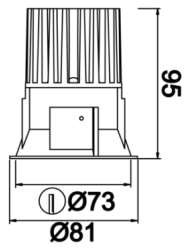

Rainbow

RNB 008 009 013A 8040 10 15 SD 44 00

Recessed Downlight & Spot Luminary

Luminaire Group	Downlight & Spot
Mounting Type	Recessed
Luminaire Color	RAL 9010 - RAL 9005
Housing	Aluminum Extrusion
Optics	15° 30° 40° Reflector & Transparent Diffuser
Electrical Protection Class	CLASS II
IP	44
IK	02
Operating Temperature	-20°C / +40°C
Luminous Flux	1365
Consumption Power	13
Luminaire Efficiency	90 lm/W
Color Rendering (CRI)	>80
Light Color Temperature (CCT)	2700K/3000K/4000K/6500K
Color Tolerance	< 3 SDCM
Driver Type	On/Off
Driver Brand	Tridonic
LED Brand	Samsung
Input Voltage / Frequency	220-240 V AC 50/60 Hz
Power Factor	>0.9
Surge	1kV
THD (AKIM)	>%20
LED life	>100.000 hours
Option	On-Off / Dali / 1-10V / With Emergency Kit

Technical Drawing

Photometric Curve

SKU	Product Code	Power (W)	Luminous Flux (LM)	CRI	CCT (K)	Optics	Dimensions (mm)
13001195	RNB 008 009 013A 8040 10 15 SD 44 00	13	1365	>80	4000	15° Reflector	Ø81x95

www.atelighting.com