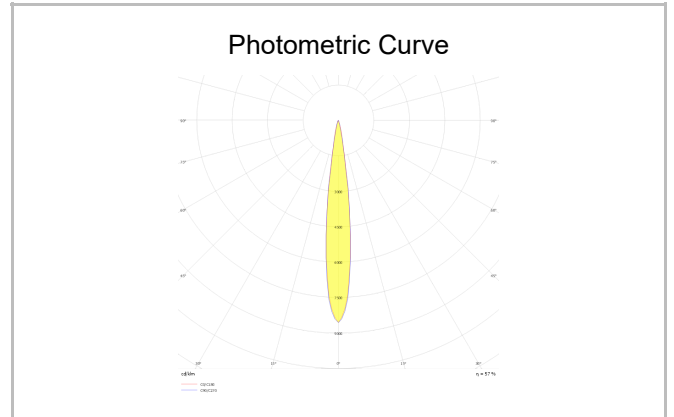

Rainbow

RNB 008 009 013A 8040 10 15 SD 44 00

Recessed Downlight & Spot Luminary

Luminaire Group	Downlight & Spot
Mounting Type	Recessed
Luminary Color	RAL 9010 - RAL 9005
Housing	Aluminum Extrusion
Optics	15° 30° 40° Reflector & Transparent Diffuser
Electrical Protection Class	CLASS II
IP	44
IK	02
Operating Temperature	-20°C / +40°C
Luminous Flux	1365
Consumption Power	13
Luminaire Efficiency	90 lm/W
Color Rendering (CRI)	>80
Light Color Temperature (CCT)	2700K/3000K/4000K/6500K
Color Tolerance	< 3 SDCM
Driver Type	On/Off
Driver Brand	Tridonic
LED Brand	Samsung
Input Voltage / Frequency	220-240 V AC 50/60 Hz
Power Factor	>0.9
Surge	1kV
THD (AKIM)	>%20
LED life	>100.000 hours
Option	On-Off / Dali / 1-10V / With Emergency Kit

SKU	Product Code	Power (W)	Luminous Flux (LM)	CRI	CCT (K)	Optics	Dimensions (mm)
13001195	RNB 008 009 013A 8040 10 15 SD 44 00	13	1365	>80	4000	15° Reflector	Ø81x95