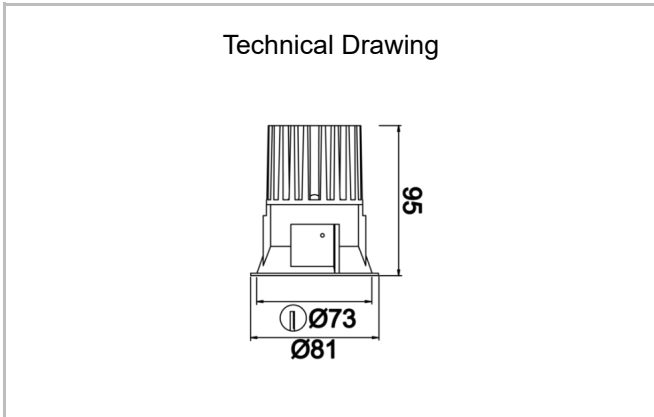

Rainbow

RNB 008 009 013A 8040 10 15 SD 44 00

Recessed Downlight & Spot Luminary

Luminaire Group	Downlight & Spot
Mounting Type	Recessed
Luminary Color	RAL 9010 - RAL 9005
Housing	Aluminum Extrusion
Optics	15° 30° 40° Reflector & Transparent Diffuser
Electrical Protection Class	CLASS II
IP	44
IK	02
Operating Temperature	-20°C / +40°C
Luminous Flux	1365
Consumption Power	13
Luminaire Efficiency	90 lm/W
Color Rendering (CRI)	>80
Light Color Temperature (CCT)	2700K/3000K/4000K/6500K
Color Tolerance	< 3 SDCM
Driver Type	On/Off
Driver Brand	Tridonic
LED Brand	Samsung
Input Voltage / Frequency	220-240 V AC 50/60 Hz
Power Factor	>0.9
Surge	1kV
THD (AKIM)	>%20
LED life	>100.000 hours
Option	On-Off / Dali / 1-10V / With Emergency Kit

SKU	Product Code	Power (W)	Luminous Flux (LM)	CRI	CCT (K)	Optics	Dimensions (mm)
13001195	RNB 008 009 013A 8040 10 15 SD 44 00	13	1365	>80	4000	15° Reflector	Ø81x95