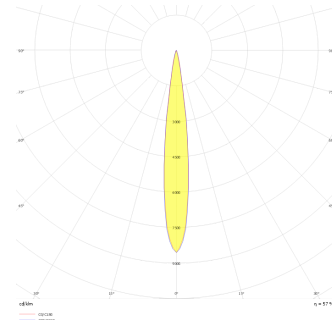

Rainbow

RNB 008 009 013A 8040 10 15 SD 44 00

Recessed Downlight & Spot Luminary

Luminaire Group	Downlight & Spot
Mounting Type	Recessed
Luminaire Color	RAL 9010 - RAL 9005
Housing	Aluminum Extrusion
Optics	15° 30° 40° Reflector & Transparent Diffuser
Electrical Protection Class	CLASS II
IP	44
IK	02
Operating Temperature	-20°C / +40°C
Luminous Flux	1365
Consumption Power	13
Luminaire Efficiency	90 lm/W
Color Rendering (CRI)	>80
Light Color Temperature (CCT)	2700K/3000K/4000K/6500K
Color Tolerance	< 3 SDCM
Driver Type	On/Off
Driver Brand	Tridonic
LED Brand	Samsung
Input Voltage / Frequency	220-240 V AC 50/60 Hz
Power Factor	>0.9
Surge	1kV
THD (AKIM)	>%20
LED life	>100.000 hours
Option	On-Off / Dali / 1-10V / With Emergency Kit

Technical Drawing

Photometric Curve

SKU	Product Code	Power (W)	Luminous Flux (LM)	CRI	CCT (K)	Optics	Dimensions (mm)
13001195	RNB 008 009 013A 8040 10 15 SD 44 00	13	1365	>80	4000	15° Reflector	Ø81x95

www.atelighting.com