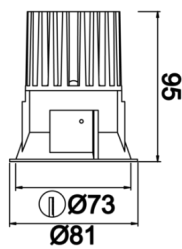

Rainbow

RNB 008 009 009A 8040 10 40 SD 44 00

Recessed Downlight & Spot Luminary

Luminaire Group	Downlight & Spot
Mounting Type	Recessed
Luminary Color	RAL 9010 - RAL 9005
Housing	Aluminum Extrusion
Optics	15° 30° 40° Reflector & Transparent Diffuser
Electrical Protection Class	CLASS II
IP	44
IK	02
Operating Temperature	-20°C / +40°C
Luminous Flux	950
Consumption Power	9
Luminaire Efficiency	90 lm/W
Color Rendering (CRI)	>80
Light Color Temperature (CCT)	2700K/3000K/4000K/6500K
Color Tolerance	< 3 SDCM
Driver Type	On/Off
Driver Brand	Tridonic
LED Brand	Samsung
Input Voltage / Frequency	220-240 V AC 50/60 Hz
Power Factor	>0.9
Surge	1kV
THD (AKIM)	>%20
LED life	>100.000 hours
Option	On-Off / Dali / 1-10V / With Emergency Kit

Technical Drawing

Photometric Curve

SKU	Product Code	Power (W)	Luminous Flux (LM)	CRI	CCT (K)	Optics	Dimensions (mm)
13001177	RNB 008 009 009A 8040 10 40 SD 44 00	9	950	>80	4000	40° Reflector	Ø81x95

www.atelighting.com