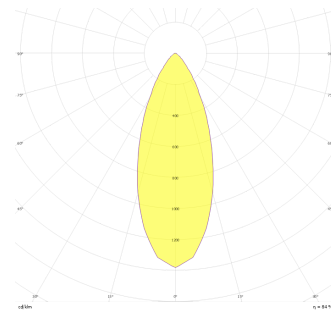

Rainbow

RNB 008 009 009A 8040 10 40 SD 44 00

Recessed Downlight & Spot Luminary

Luminaire Group	Downlight & Spot
Mounting Type	Recessed
Luminary Color	RAL 9010 - RAL 9005
Housing	Aluminum Extrusion
Optics	15° 30° 40° Reflector & Transparent Diffuser
Electrical Protection Class	CLASS II
IP	44
IK	02
Operating Temperature	-20°C / +40°C
Luminous Flux	950
Consumption Power	9
Luminaire Efficiency	90 lm/W
Color Rendering (CRI)	>80
Light Color Temperature (CCT)	2700K/3000K/4000K/6500K
Color Tolerance	< 3 SDCM
Driver Type	On/Off
Driver Brand	Tridonic
LED Brand	Samsung
Input Voltage / Frequency	220-240 V AC 50/60 Hz
Power Factor	>0.9
Surge	1kV
THD (AKIM)	>%20
LED life	>100.000 hours
Option	On-Off / Dali / 1-10V / With Emergency Kit

Technical Drawing

Photometric Curve

SKU	Product Code	Power (W)	Luminous Flux (LM)	CRI	CCT (K)	Optics	Dimensions (mm)
13001177	RNB 008 009 009A 8040 10 40 SD 44 00	9	950	>80	4000	40° Reflector	Ø81x95

www.atelighting.com