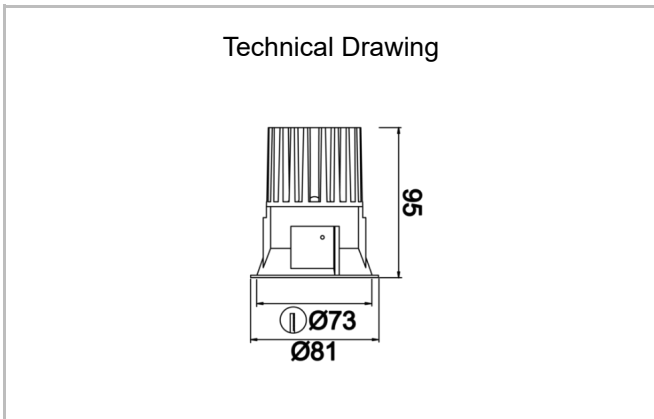

Rainbow

RNB 008 009 009A 8040 10 30 SD 44 00

Recessed Downlight & Spot Luminary

Luminaire Group	Downlight & Spot
Mounting Type	Recessed
Luminary Color	RAL 9010 - RAL 9005
Housing	Aluminum Extrusion
Optics	15° 30° 40° Reflector & Transparent Diffuser
Electrical Protection Class	CLASS II
IP	44
IK	02
Operating Temperature	-20°C / +40°C
Luminous Flux	950
Consumption Power	9
Luminaire Efficiency	90 lm/W
Color Rendering (CRI)	>80
Light Color Temperature (CCT)	2700K/3000K/4000K/6500K
Color Tolerance	< 3 SDCM
Driver Type	On/Off
Driver Brand	Tridonic
LED Brand	Samsung
Input Voltage / Frequency	220-240 V AC 50/60 Hz
Power Factor	>0.9
Surge	1kV
THD (AKIM)	>%20
LED life	>100.000 hours
Option	On-Off / Dali / 1-10V / With Emergency Kit

SKU	Product Code	Power (W)	Luminous Flux (LM)	CRI	CCT (K)	Optics	Dimensions (mm)
13001159	RNB 008 009 009A 8040 10 30 SD 44 00	9	950	>80	4000	30° Reflector	Ø81x95

www.atelighting.com