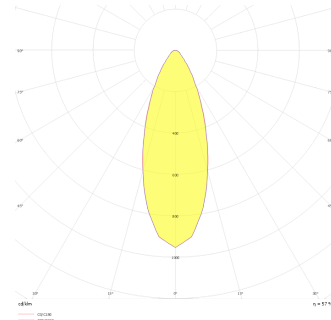

Rainbow

RNB 008 009 009A 8040 10 30 SD 44 00

Recessed Downlight & Spot Luminary

Luminaire Group	Downlight & Spot
Mounting Type	Recessed
Luminary Color	RAL 9010 - RAL 9005
Housing	Aluminum Extrusion
Optics	15° 30° 40° Reflector & Transparent Diffuser
Electrical Protection Class	CLASS II
IP	44
IK	02
Operating Temperature	-20°C / +40°C
Luminous Flux	950
Consumption Power	9
Luminaire Efficiency	90 lm/W
Color Rendering (CRI)	>80
Light Color Temperature (CCT)	2700K/3000K/4000K/6500K
Color Tolerance	< 3 SDCM
Driver Type	On/Off
Driver Brand	Tridonic
LED Brand	Samsung
Input Voltage / Frequency	220-240 V AC 50/60 Hz
Power Factor	>0.9
Surge	1kV
THD (AKIM)	>%20
LED life	>100.000 hours
Option	On-Off / Dali / 1-10V / With Emergency Kit

Technical Drawing

Photometric Curve

SKU	Product Code	Power (W)	Luminous Flux (LM)	CRI	CCT (K)	Optics	Dimensions (mm)
13001159	RNB 008 009 009A 8040 10 30 SD 44 00	9	950	>80	4000	30° Reflector	Ø81x95