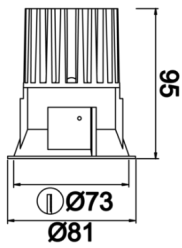

Rainbow

RNB 008 009 009A 8040 10 30 SD 44 00

Recessed Downlight & Spot Luminary

Luminaire Group	Downlight & Spot
Mounting Type	Recessed
Luminary Color	RAL 9010 - RAL 9005
Housing	Aluminum Extrusion
Optics	15° 30° 40° Reflector & Transparent Diffuser
Electrical Protection Class	CLASS II
IP	44
IK	02
Operating Temperature	-20°C / +40°C
Luminous Flux	950
Consumption Power	9
Luminaire Efficiency	90 lm/W
Color Rendering (CRI)	>80
Light Color Temperature (CCT)	2700K/3000K/4000K/6500K
Color Tolerance	< 3 SDCM
Driver Type	On/Off
Driver Brand	Tridonic
LED Brand	Samsung
Input Voltage / Frequency	220-240 V AC 50/60 Hz
Power Factor	>0.9
Surge	1kV
THD (AKIM)	>%20
LED life	>100.000 hours
Option	On-Off / Dali / 1-10V / With Emergency Kit

Technical Drawing

Photometric Curve

SKU	Product Code	Power (W)	Luminous Flux (LM)	CRI	CCT (K)	Optics	Dimensions (mm)
13001159	RNB 008 009 009A 8040 10 30 SD 44 00	9	950	>80	4000	30° Reflector	Ø81x95