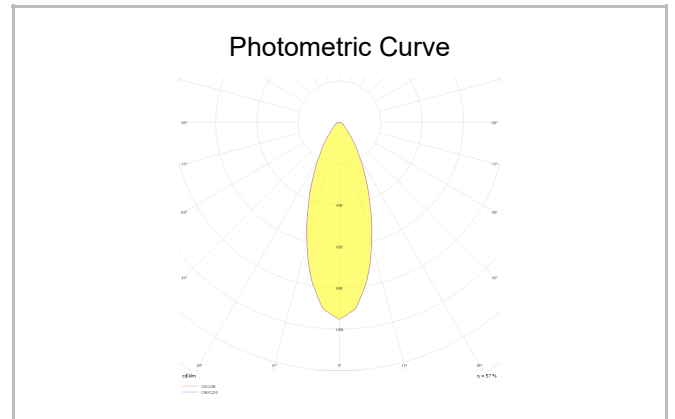

Rainbow

RNB 008 009 009A 8040 10 30 SD 44 00

Recessed Downlight & Spot Luminary

Luminaire Group	Downlight & Spot
Mounting Type	Recessed
Luminary Color	RAL 9010 - RAL 9005
Housing	Aluminum Extrusion
Optics	15° 30° 40° Reflector & Transparent Diffuser
Electrical Protection Class	CLASS II
IP	44
IK	02
Operating Temperature	-20°C / +40°C
Luminous Flux	950
Consumption Power	9
Luminaire Efficiency	90 lm/W
Color Rendering (CRI)	>80
Light Color Temperature (CCT)	2700K/3000K/4000K/6500K
Color Tolerance	< 3 SDCM
Driver Type	On/Off
Driver Brand	Tridonic
LED Brand	Samsung
Input Voltage / Frequency	220-240 V AC 50/60 Hz
Power Factor	>0.9
Surge	1kV
THD (AKIM)	>%20
LED life	>100.000 hours
Option	On-Off / Dali / 1-10V / With Emergency Kit

SKU	Product Code	Power (W)	Luminous Flux (LM)	CRI	CCT (K)	Optics	Dimensions (mm)
13001159	RNB 008 009 009A 8040 10 30 SD 44 00	9	950	>80	4000	30° Reflector	Ø81x95

www.atelighting.com