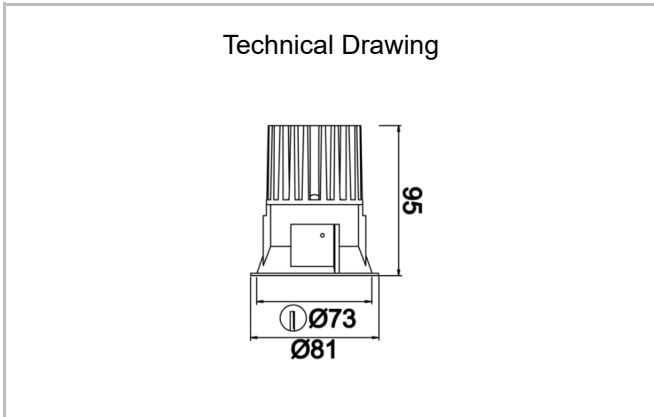

Rainbow

RNB 008 009 009A 8040 10 30 SD 44 00

Recessed Downlight & Spot Luminary

Luminaire Group	Downlight & Spot
Mounting Type	Recessed
Luminary Color	RAL 9010 - RAL 9005
Housing	Aluminum Extrusion
Optics	15° 30° 40° Reflector & Transparent Diffuser
Electrical Protection Class	CLASS II
IP	44
IK	02
Operating Temperature	-20°C / +40°C
Luminous Flux	950
Consumption Power	9
Luminaire Efficiency	90 lm/W
Color Rendering (CRI)	>80
Light Color Temperature (CCT)	2700K/3000K/4000K/6500K
Color Tolerance	< 3 SDCM
Driver Type	On/Off
Driver Brand	Tridonic
LED Brand	Samsung
Input Voltage / Frequency	220-240 V AC 50/60 Hz
Power Factor	>0.9
Surge	1kV
THD (AKIM)	>%20
LED life	>100.000 hours
Option	On-Off / Dali / 1-10V / With Emergency Kit

SKU	Product Code	Power (W)	Luminous Flux (LM)	CRI	CCT (K)	Optics	Dimensions (mm)
13001159	RNB 008 009 009A 8040 10 30 SD 44 00	9	950	>80	4000	30° Reflector	Ø81x95