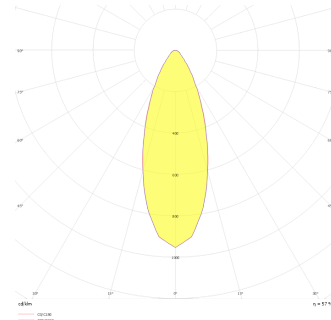

Rainbow

RNB 008 009 009A 8040 10 30 SD 44 00

Recessed Downlight & Spot Luminary

Luminaire Group	Downlight & Spot
Mounting Type	Recessed
Luminaire Color	RAL 9010 - RAL 9005
Housing	Aluminum Extrusion
Optics	15° 30° 40° Reflector & Transparent Diffuser
Electrical Protection Class	CLASS II
IP	44
IK	02
Operating Temperature	-20°C / +40°C
Luminous Flux	950
Consumption Power	9
Luminaire Efficiency	90 lm/W
Color Rendering (CRI)	>80
Light Color Temperature (CCT)	2700K/3000K/4000K/6500K
Color Tolerance	< 3 SDCM
Driver Type	On/Off
Driver Brand	Tridonic
LED Brand	Samsung
Input Voltage / Frequency	220-240 V AC 50/60 Hz
Power Factor	>0.9
Surge	1kV
THD (AKIM)	>%20
LED life	>100.000 hours
Option	On-Off / Dali / 1-10V / With Emergency Kit

Technical Drawing

Photometric Curve

SKU	Product Code	Power (W)	Luminous Flux (LM)	CRI	CCT (K)	Optics	Dimensions (mm)
13001159	RNB 008 009 009A 8040 10 30 SD 44 00	9	950	>80	4000	30° Reflector	Ø81x95

www.atelighting.com