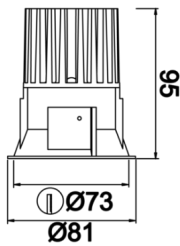

Rainbow

RNB 008 009 009A 8040 10 30 SD 44 00

Recessed Downlight & Spot Luminary

Luminaire Group	Downlight & Spot
Mounting Type	Recessed
Luminaire Color	RAL 9010 - RAL 9005
Housing	Aluminum Extrusion
Optics	15° 30° 40° Reflector & Transparent Diffuser
Electrical Protection Class	CLASS II
IP	44
IK	02
Operating Temperature	-20°C / +40°C
Luminous Flux	950
Consumption Power	9
Luminaire Efficiency	90 lm/W
Color Rendering (CRI)	>80
Light Color Temperature (CCT)	2700K/3000K/4000K/6500K
Color Tolerance	< 3 SDCM
Driver Type	On/Off
Driver Brand	Tridonic
LED Brand	Samsung
Input Voltage / Frequency	220-240 V AC 50/60 Hz
Power Factor	>0.9
Surge	1kV
THD (AKIM)	>%20
LED life	>100.000 hours
Option	On-Off / Dali / 1-10V / With Emergency Kit

Technical Drawing

Photometric Curve

SKU	Product Code	Power (W)	Luminous Flux (LM)	CRI	CCT (K)	Optics	Dimensions (mm)
13001159	RNB 008 009 009A 8040 10 30 SD 44 00	9	950	>80	4000	30° Reflector	Ø81x95

www.atelighting.com