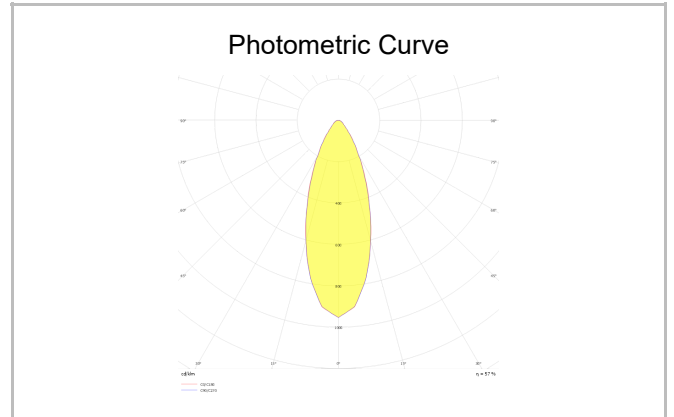

Rainbow

RNB 008 009 009A 8040 10 30 SD 44 00

Recessed Downlight & Spot Luminary

Luminaire Group	Downlight & Spot
Mounting Type	Recessed
Luminary Color	RAL 9010 - RAL 9005
Housing	Aluminum Extrusion
Optics	15° 30° 40° Reflector & Transparent Diffuser
Electrical Protection Class	CLASS II
IP	44
IK	02
Operating Temperature	-20°C / +40°C
Luminous Flux	950
Consumption Power	9
Luminaire Efficiency	90 lm/W
Color Rendering (CRI)	>80
Light Color Temperature (CCT)	2700K/3000K/4000K/6500K
Color Tolerance	< 3 SDCM
Driver Type	On/Off
Driver Brand	Tridonic
LED Brand	Samsung
Input Voltage / Frequency	220-240 V AC 50/60 Hz
Power Factor	>0.9
Surge	1kV
THD (AKIM)	>%20
LED life	>100.000 hours
Option	On-Off / Dali / 1-10V / With Emergency Kit

SKU	Product Code	Power (W)	Luminous Flux (LM)	CRI	CCT (K)	Optics	Dimensions (mm)
13001159	RNB 008 009 009A 8040 10 30 SD 44 00	9	950	>80	4000	30° Reflector	Ø81x95