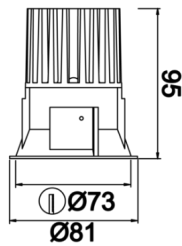

Rainbow

RNB 008 009 009A 8040 10 15 SD 44 00

Recessed Downlight & Spot Luminary

Luminaire Group	Downlight & Spot
Mounting Type	Recessed
Luminary Color	RAL 9010 - RAL 9005
Housing	Aluminum Extrusion
Optics	15° 30° 40° Reflector & Transparent Diffuser
Electrical Protection Class	CLASS II
IP	44
IK	02
Operating Temperature	-20°C / +40°C
Luminous Flux	950
Consumption Power	9
Luminaire Efficiency	90 lm/W
Color Rendering (CRI)	>80
Light Color Temperature (CCT)	2700K/3000K/4000K/6500K
Color Tolerance	< 3 SDCM
Driver Type	On/Off
Driver Brand	Tridonic
LED Brand	Samsung
Input Voltage / Frequency	220-240 V AC 50/60 Hz
Power Factor	>0.9
Surge	1kV
THD (AKIM)	>%20
LED life	>100.000 hours
Option	On-Off / Dali / 1-10V / With Emergency Kit

Technical Drawing

Photometric Curve

SKU	Product Code	Power (W)	Luminous Flux (LM)	CRI	CCT (K)	Optics	Dimensions (mm)
13001141□	RNB 008 009 009A 8040 10 15 SD 44 00	9	950	>80	4000	15° Reflector	Ø81x95

www.atellighting.com