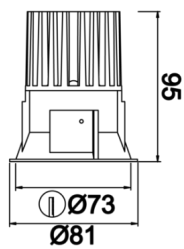

Rainbow

RNB 008 009 009A 8040 10 15 SD 44 00

Recessed Downlight & Spot Luminary

Luminaire Group	Downlight & Spot
Mounting Type	Recessed
Luminary Color	RAL 9010 - RAL 9005
Housing	Aluminum Extrusion
Optics	15° 30° 40° Reflector & Transparent Diffuser
Electrical Protection Class	CLASS II
IP	44
IK	02
Operating Temperature	-20°C / +40°C
Luminous Flux	950
Consumption Power	9
Luminaire Efficiency	90 lm/W
Color Rendering (CRI)	>80
Light Color Temperature (CCT)	2700K/3000K/4000K/6500K
Color Tolerance	< 3 SDCM
Driver Type	On/Off
Driver Brand	Tridonic
LED Brand	Samsung
Input Voltage / Frequency	220-240 V AC 50/60 Hz
Power Factor	>0.9
Surge	1kV
THD (AKIM)	>%20
LED life	>100.000 hours
Option	On-Off / Dali / 1-10V / With Emergency Kit

Technical Drawing

Photometric Curve

SKU	Product Code	Power (W)	Luminous Flux (LM)	CRI	CCT (K)	Optics	Dimensions (mm)
13001141□	RNB 008 009 009A 8040 10 15 SD 44 00	9	950	>80	4000	15° Reflector	Ø81x95

www.atellighting.com