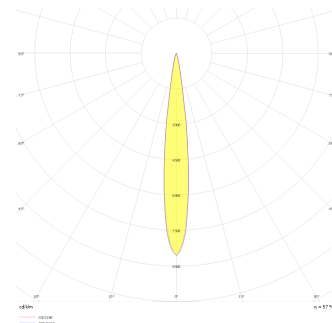

Rainbow

RNB 008 009 009A 8040 10 15 SD 44 00

Recessed Downlight & Spot Luminary

Luminaire Group	Downlight & Spot
Mounting Type	Recessed
Luminary Color	RAL 9010 - RAL 9005
Housing	Aluminum Extrusion
Optics	15° 30° 40° Reflector & Transparent Diffuser
Electrical Protection Class	CLASS II
IP	44
IK	02
Operating Temperature	-20°C / +40°C
Luminous Flux	950
Consumption Power	9
Luminaire Efficiency	90 lm/W
Color Rendering (CRI)	>80
Light Color Temperature (CCT)	2700K/3000K/4000K/6500K
Color Tolerance	< 3 SDCM
Driver Type	On/Off
Driver Brand	Tridonic
LED Brand	Samsung
Input Voltage / Frequency	220-240 V AC 50/60 Hz
Power Factor	>0.9
Surge	1kV
THD (AKIM)	>%20
LED life	>100.000 hours
Option	On-Off / Dali / 1-10V / With Emergency Kit

Technical Drawing

Photometric Curve

SKU	Product Code	Power (W)	Luminous Flux (LM)	CRI	CCT (K)	Optics	Dimensions (mm)
13001141□	RNB 008 009 009A 8040 10 15 SD 44 00	9	950	>80	4000	15° Reflector	Ø81x95

www.atellighting.com