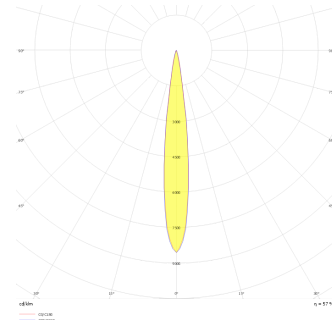

Rainbow

RNB 008 009 009A 8040 10 15 SD 44 00

Recessed Downlight & Spot Luminary

Luminaire Group	Downlight & Spot
Mounting Type	Recessed
Luminary Color	RAL 9010 - RAL 9005
Housing	Aluminum Extrusion
Optics	15° 30° 40° Reflector & Transparent Diffuser
Electrical Protection Class	CLASS II
IP	44
IK	02
Operating Temperature	-20°C / +40°C
Luminous Flux	950
Consumption Power	9
Luminaire Efficiency	90 lm/W
Color Rendering (CRI)	>80
Light Color Temperature (CCT)	2700K/3000K/4000K/6500K
Color Tolerance	< 3 SDCM
Driver Type	On/Off
Driver Brand	Tridonic
LED Brand	Samsung
Input Voltage / Frequency	220-240 V AC 50/60 Hz
Power Factor	>0.9
Surge	1kV
THD (AKIM)	>%20
LED life	>100.000 hours
Option	On-Off / Dali / 1-10V / With Emergency Kit

Technical Drawing

Photometric Curve

SKU	Product Code	Power (W)	Luminous Flux (LM)	CRI	CCT (K)	Optics	Dimensions (mm)
13001141□	RNB 008 009 009A 8040 10 15 SD 44 00	9	950	>80	4000	15° Reflector	Ø81x95

www.atellighting.com