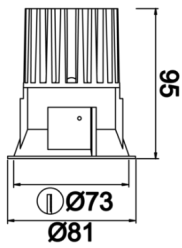

Rainbow

RNB 008 009 009A 8040 10 15 SD 44 00

Recessed Downlight & Spot Luminary

Luminaire Group	Downlight & Spot
Mounting Type	Recessed
Luminary Color	RAL 9010 - RAL 9005
Housing	Aluminum Extrusion
Optics	15° 30° 40° Reflector & Transparent Diffuser
Electrical Protection Class	CLASS II
IP	44
IK	02
Operating Temperature	-20°C / +40°C
Luminous Flux	950
Consumption Power	9
Luminaire Efficiency	90 lm/W
Color Rendering (CRI)	>80
Light Color Temperature (CCT)	2700K/3000K/4000K/6500K
Color Tolerance	< 3 SDCM
Driver Type	On/Off
Driver Brand	Tridonic
LED Brand	Samsung
Input Voltage / Frequency	220-240 V AC 50/60 Hz
Power Factor	>0.9
Surge	1kV
THD (AKIM)	>%20
LED life	>100.000 hours
Option	On-Off / Dali / 1-10V / With Emergency Kit

Technical Drawing

Photometric Curve

SKU	Product Code	Power (W)	Luminous Flux (LM)	CRI	CCT (K)	Optics	Dimensions (mm)
13001141□	RNB 008 009 009A 8040 10 15 SD 44 00	9	950	>80	4000	15° Reflector	Ø81x95