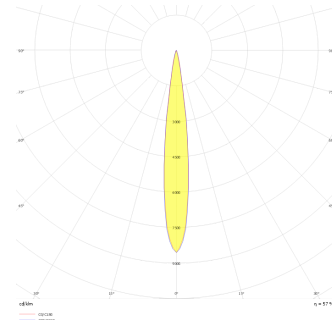

Rainbow

RNB 008 009 009A 8040 10 15 SD 44 00

Recessed Downlight & Spot Luminary

Luminaire Group	Downlight & Spot
Mounting Type	Recessed
Luminary Color	RAL 9010 - RAL 9005
Housing	Aluminum Extrusion
Optics	15° 30° 40° Reflector & Transparent Diffuser
Electrical Protection Class	CLASS II
IP	44
IK	02
Operating Temperature	-20°C / +40°C
Luminous Flux	950
Consumption Power	9
Luminaire Efficiency	90 lm/W
Color Rendering (CRI)	>80
Light Color Temperature (CCT)	2700K/3000K/4000K/6500K
Color Tolerance	< 3 SDCM
Driver Type	On/Off
Driver Brand	Tridonic
LED Brand	Samsung
Input Voltage / Frequency	220-240 V AC 50/60 Hz
Power Factor	>0.9
Surge	1kV
THD (AKIM)	>%20
LED life	>100.000 hours
Option	On-Off / Dali / 1-10V / With Emergency Kit

Technical Drawing

Photometric Curve

SKU	Product Code	Power (W)	Luminous Flux (LM)	CRI	CCT (K)	Optics	Dimensions (mm)
13001141□	RNB 008 009 009A 8040 10 15 SD 44 00	9	950	>80	4000	15° Reflector	Ø81x95