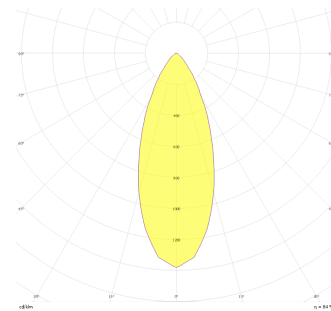

Rainbow

RNB 008 009 007A 8040 10 40 SD 44 00

Recessed Downlight & Spot Luminary

Luminaire Group	Downlight & Spot
Mounting Type	Recessed
Luminaire Color	RAL 9010 - RAL 9005
Housing	Aluminum Extrusion
Optics	15° 30° 40° Reflector & Transparent Diffuser
Electrical Protection Class	CLASS II
IP	44
IK	02
Operating Temperature	-20°C / +40°C
Luminous Flux	686
Consumption Power	7
Luminaire Efficiency	90 lm/W
Color Rendering (CRI)	>80
Light Color Temperature (CCT)	2700K/3000K/4000K/6500K
Color Tolerance	< 3 SDCM
Driver Type	On/Off
Driver Brand	Tridonic
LED Brand	Samsung
Input Voltage / Frequency	220-240 V AC 50/60 Hz
Power Factor	>0.9
Surge	1kV
THD (AKIM)	>%20
LED life	>100.000 hours
Option	On-Off / Dali / 1-10V / With Emergency Kit

Technical Drawing

Photometric Curve

SKU	Product Code	Power (W)	Luminous Flux (LM)	CRI	CCT (K)	Optics	Dimensions (mm)
13001123	RNB 008 009 007A 8040 10 40 SD 44 00	7	686	>80	4000	40° Reflector	Ø81x95

www.atelighting.com