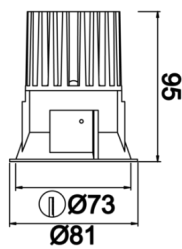

Rainbow

RNB 008 009 007A 8040 10 40 SD 44 00

Recessed Downlight & Spot Luminary

Luminaire Group	Downlight & Spot
Mounting Type	Recessed
Luminaire Color	RAL 9010 - RAL 9005
Housing	Aluminum Extrusion
Optics	15° 30° 40° Reflector & Transparent Diffuser
Electrical Protection Class	CLASS II
IP	44
IK	02
Operating Temperature	-20°C / +40°C
Luminous Flux	686
Consumption Power	7
Luminaire Efficiency	90 lm/W
Color Rendering (CRI)	>80
Light Color Temperature (CCT)	2700K/3000K/4000K/6500K
Color Tolerance	< 3 SDCM
Driver Type	On/Off
Driver Brand	Tridonic
LED Brand	Samsung
Input Voltage / Frequency	220-240 V AC 50/60 Hz
Power Factor	>0.9
Surge	1kV
THD (AKIM)	>%20
LED life	>100.000 hours
Option	On-Off / Dali / 1-10V / With Emergency Kit

Technical Drawing

Photometric Curve

SKU	Product Code	Power (W)	Luminous Flux (LM)	CRI	CCT (K)	Optics	Dimensions (mm)
13001123	RNB 008 009 007A 8040 10 40 SD 44 00	7	686	>80	4000	40° Reflector	Ø81x95

www.atelighting.com