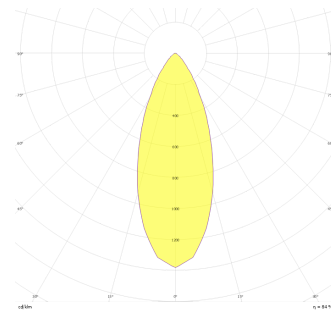

Rainbow

RNB 008 009 007A 8040 10 40 SD 44 00

Recessed Downlight & Spot Luminary

Luminaire Group	Downlight & Spot
Mounting Type	Recessed
Luminaire Color	RAL 9010 - RAL 9005
Housing	Aluminum Extrusion
Optics	15° 30° 40° Reflector & Transparent Diffuser
Electrical Protection Class	CLASS II
IP	44
IK	02
Operating Temperature	-20°C / +40°C
Luminous Flux	686
Consumption Power	7
Luminaire Efficiency	90 lm/W
Color Rendering (CRI)	>80
Light Color Temperature (CCT)	2700K/3000K/4000K/6500K
Color Tolerance	< 3 SDCM
Driver Type	On/Off
Driver Brand	Tridonic
LED Brand	Samsung
Input Voltage / Frequency	220-240 V AC 50/60 Hz
Power Factor	>0.9
Surge	1kV
THD (AKIM)	>%20
LED life	>100.000 hours
Option	On-Off / Dali / 1-10V / With Emergency Kit

Technical Drawing

Photometric Curve

SKU	Product Code	Power (W)	Luminous Flux (LM)	CRI	CCT (K)	Optics	Dimensions (mm)
13001123	RNB 008 009 007A 8040 10 40 SD 44 00	7	686	>80	4000	40° Reflector	Ø81x95

www.atellighting.com