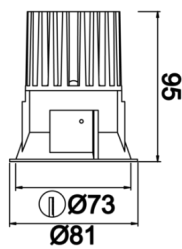

Rainbow

RNB 008 009 007A 8040 10 40 SD 44 00

Recessed Downlight & Spot Luminary

Luminaire Group	Downlight & Spot
Mounting Type	Recessed
Luminaire Color	RAL 9010 - RAL 9005
Housing	Aluminum Extrusion
Optics	15° 30° 40° Reflector & Transparent Diffuser
Electrical Protection Class	CLASS II
IP	44
IK	02
Operating Temperature	-20°C / +40°C
Luminous Flux	686
Consumption Power	7
Luminaire Efficiency	90 lm/W
Color Rendering (CRI)	>80
Light Color Temperature (CCT)	2700K/3000K/4000K/6500K
Color Tolerance	< 3 SDCM
Driver Type	On/Off
Driver Brand	Tridonic
LED Brand	Samsung
Input Voltage / Frequency	220-240 V AC 50/60 Hz
Power Factor	>0.9
Surge	1kV
THD (AKIM)	>%20
LED life	>100.000 hours
Option	On-Off / Dali / 1-10V / With Emergency Kit

Technical Drawing

Photometric Curve

SKU	Product Code	Power (W)	Luminous Flux (LM)	CRI	CCT (K)	Optics	Dimensions (mm)
13001123	RNB 008 009 007A 8040 10 40 SD 44 00	7	686	>80	4000	40° Reflector	Ø81x95

www.atellighting.com