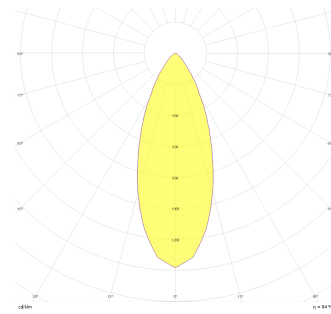

Rainbow

RNB 008 009 007A 8040 10 40 SD 44 00

Recessed Downlight & Spot Luminary

Luminaire Group	Downlight & Spot
Mounting Type	Recessed
Luminary Color	RAL 9010 - RAL 9005
Housing	Aluminum Extrusion
Optics	15° 30° 40° Reflector & Transparent Diffuser
Electrical Protection Class	CLASS II
IP	44
IK	02
Operating Temperature	-20°C / +40°C
Luminous Flux	686
Consumption Power	7
Luminaire Efficiency	90 lm/W
Color Rendering (CRI)	>80
Light Color Temperature (CCT)	2700K/3000K/4000K/6500K
Color Tolerance	< 3 SDCM
Driver Type	On/Off
Driver Brand	Tridonic
LED Brand	Samsung
Input Voltage / Frequency	220-240 V AC 50/60 Hz
Power Factor	>0.9
Surge	1kV
THD (AKIM)	>%20
LED life	>100.000 hours
Option	On-Off / Dali / 1-10V / With Emergency Kit

Technical Drawing

Photometric Curve

SKU	Product Code	Power (W)	Luminous Flux (LM)	CRI	CCT (K)	Optics	Dimensions (mm)
13001123	RNB 008 009 007A 8040 10 40 SD 44 00	7	686	>80	4000	40° Reflector	Ø81x95

www.atellighting.com