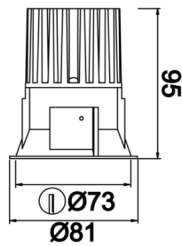

Rainbow

RNB 008 009 007A 8040 10 40 SD 44 00

Recessed Downlight & Spot Luminary

Luminaire Group	Downlight & Spot
Mounting Type	Recessed
Luminary Color	RAL 9010 - RAL 9005
Housing	Aluminum Extrusion
Optics	15° 30° 40° Reflector & Transparent Diffuser
Electrical Protection Class	CLASS II
IP	44
IK	02
Operating Temperature	-20°C / +40°C
Luminous Flux	686
Consumption Power	7
Luminaire Efficiency	90 lm/W
Color Rendering (CRI)	>80
Light Color Temperature (CCT)	2700K/3000K/4000K/6500K
Color Tolerance	< 3 SDCM
Driver Type	On/Off
Driver Brand	Tridonic
LED Brand	Samsung
Input Voltage / Frequency	220-240 V AC 50/60 Hz
Power Factor	>0.9
Surge	1kV
THD (AKIM)	>%20
LED life	>100.000 hours
Option	On-Off / Dali / 1-10V / With Emergency Kit

Technical Drawing

Photometric Curve

SKU	Product Code	Power (W)	Luminous Flux (LM)	CRI	CCT (K)	Optics	Dimensions (mm)
13001123	RNB 008 009 007A 8040 10 40 SD 44 00	7	686	>80	4000	40° Reflector	Ø81x95

www.atellighting.com