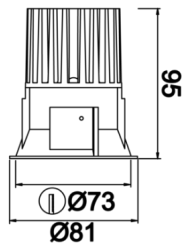

Rainbow

RNB 008 009 007A 8040 10 30 SD 44 00

Recessed Downlight & Spot Luminary

Luminaire Group	Downlight & Spot
Mounting Type	Recessed
Luminaire Color	RAL 9010 - RAL 9005
Housing	Aluminum Extrusion
Optics	15° 30° 40° Reflector & Transparent Diffuser
Electrical Protection Class	CLASS II
IP	44
IK	02
Operating Temperature	-20°C / +40°C
Luminous Flux	686
Consumption Power	7
Luminaire Efficiency	90 lm/W
Color Rendering (CRI)	>80
Light Color Temperature (CCT)	2700K/3000K/4000K/6500K
Color Tolerance	< 3 SDCM
Driver Type	On/Off
Driver Brand	Tridonic
LED Brand	Samsung
Input Voltage / Frequency	220-240 V AC 50/60 Hz
Power Factor	>0.9
Surge	1kV
THD (AKIM)	>%20
LED life	>100.000 hours
Option	On-Off / Dali / 1-10V / With Emergency Kit

Technical Drawing

Photometric Curve

SKU	Product Code	Power (W)	Luminous Flux (LM)	CRI	CCT (K)	Optics	Dimensions (mm)
13001105	RNB 008 009 007A 8040 10 30 SD 44 00	7	686	>80	4000	30° Reflector	Ø81x95

www.atelighting.com