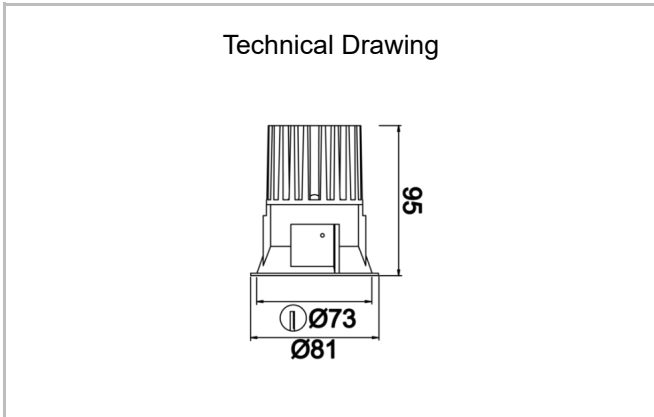

Rainbow

RNB 008 009 007A 8040 10 30 SD 44 00

Recessed Downlight & Spot Luminary

Luminaire Group	Downlight & Spot
Mounting Type	Recessed
Luminary Color	RAL 9010 - RAL 9005
Housing	Aluminum Extrusion
Optics	15° 30° 40° Reflector & Transparent Diffuser
Electrical Protection Class	CLASS II
IP	44
IK	02
Operating Temperature	-20°C / +40°C
Luminous Flux	686
Consumption Power	7
Luminaire Efficiency	90 lm/W
Color Rendering (CRI)	>80
Light Color Temperature (CCT)	2700K/3000K/4000K/6500K
Color Tolerance	< 3 SDCM
Driver Type	On/Off
Driver Brand	Tridonic
LED Brand	Samsung
Input Voltage / Frequency	220-240 V AC 50/60 Hz
Power Factor	>0.9
Surge	1kV
THD (AKIM)	>%20
LED life	>100.000 hours
Option	On-Off / Dali / 1-10V / With Emergency Kit

SKU	Product Code	Power (W)	Luminous Flux (LM)	CRI	CCT (K)	Optics	Dimensions (mm)
13001105	RNB 008 009 007A 8040 10 30 SD 44 00	7	686	>80	4000	30° Reflector	Ø81x95

www.atelighting.com