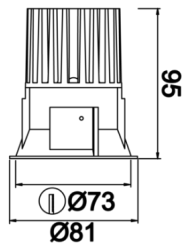

Rainbow

RNB 008 009 007A 8040 10 30 SD 44 00

Recessed Downlight & Spot Luminary

Luminaire Group	Downlight & Spot
Mounting Type	Recessed
Luminary Color	RAL 9010 - RAL 9005
Housing	Aluminum Extrusion
Optics	15° 30° 40° Reflector & Transparent Diffuser
Electrical Protection Class	CLASS II
IP	44
IK	02
Operating Temperature	-20°C / +40°C
Luminous Flux	686
Consumption Power	7
Luminaire Efficiency	90 lm/W
Color Rendering (CRI)	>80
Light Color Temperature (CCT)	2700K/3000K/4000K/6500K
Color Tolerance	< 3 SDCM
Driver Type	On/Off
Driver Brand	Tridonic
LED Brand	Samsung
Input Voltage / Frequency	220-240 V AC 50/60 Hz
Power Factor	>0.9
Surge	1kV
THD (AKIM)	>%20
LED life	>100.000 hours
Option	On-Off / Dali / 1-10V / With Emergency Kit

Technical Drawing

Photometric Curve

SKU	Product Code	Power (W)	Luminous Flux (LM)	CRI	CCT (K)	Optics	Dimensions (mm)
13001105	RNB 008 009 007A 8040 10 30 SD 44 00	7	686	>80	4000	30° Reflector	Ø81x95

www.atelighting.com