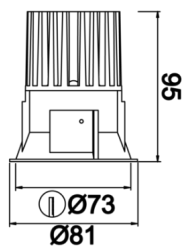

Rainbow

RNB 008 009 007A 8040 10 30 SD 44 00

Recessed Downlight & Spot Luminary

Luminaire Group	Downlight & Spot
Mounting Type	Recessed
Luminary Color	RAL 9010 - RAL 9005
Housing	Aluminum Extrusion
Optics	15° 30° 40° Reflector & Transparent Diffuser
Electrical Protection Class	CLASS II
IP	44
IK	02
Operating Temperature	-20°C / +40°C
Luminous Flux	686
Consumption Power	7
Luminaire Efficiency	90 lm/W
Color Rendering (CRI)	>80
Light Color Temperature (CCT)	2700K/3000K/4000K/6500K
Color Tolerance	< 3 SDCM
Driver Type	On/Off
Driver Brand	Tridonic
LED Brand	Samsung
Input Voltage / Frequency	220-240 V AC 50/60 Hz
Power Factor	>0.9
Surge	1kV
THD (AKIM)	>%20
LED life	>100.000 hours
Option	On-Off / Dali / 1-10V / With Emergency Kit

Technical Drawing

Photometric Curve

SKU	Product Code	Power (W)	Luminous Flux (LM)	CRI	CCT (K)	Optics	Dimensions (mm)
13001105	RNB 008 009 007A 8040 10 30 SD 44 00	7	686	>80	4000	30° Reflector	Ø81x95

www.atellighting.com