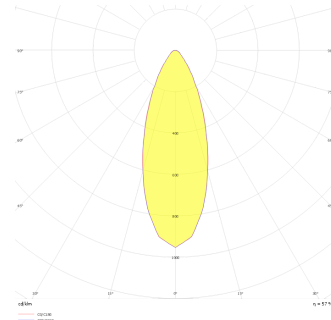

Rainbow

RNB 008 009 007A 8040 10 30 SD 44 00

Recessed Downlight & Spot Luminary

Luminaire Group	Downlight & Spot
Mounting Type	Recessed
Luminaire Color	RAL 9010 - RAL 9005
Housing	Aluminum Extrusion
Optics	15° 30° 40° Reflector & Transparent Diffuser
Electrical Protection Class	CLASS II
IP	44
IK	02
Operating Temperature	-20°C / +40°C
Luminous Flux	686
Consumption Power	7
Luminaire Efficiency	90 lm/W
Color Rendering (CRI)	>80
Light Color Temperature (CCT)	2700K/3000K/4000K/6500K
Color Tolerance	< 3 SDCM
Driver Type	On/Off
Driver Brand	Tridonic
LED Brand	Samsung
Input Voltage / Frequency	220-240 V AC 50/60 Hz
Power Factor	>0.9
Surge	1kV
THD (AKIM)	>%20
LED life	>100.000 hours
Option	On-Off / Dali / 1-10V / With Emergency Kit

Technical Drawing

Photometric Curve

SKU	Product Code	Power (W)	Luminous Flux (LM)	CRI	CCT (K)	Optics	Dimensions (mm)
13001105	RNB 008 009 007A 8040 10 30 SD 44 00	7	686	>80	4000	30° Reflector	Ø81x95

www.atelighting.com