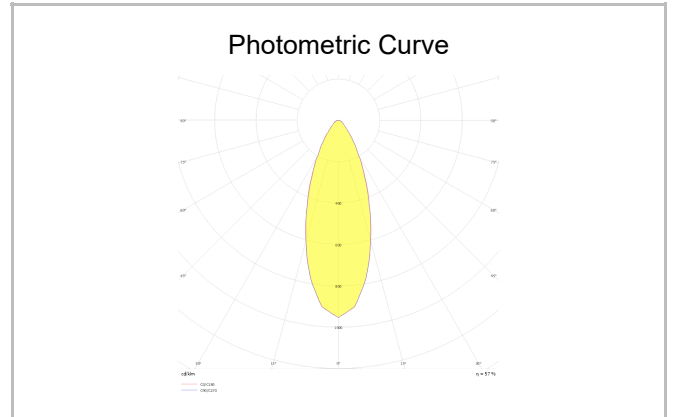

# Rainbow

RNB 008 009 007A 8040 10 30 SD 44 00

Recessed Downlight & Spot Luminary

<b>Luminaire Group</b>	Downlight & Spot
<b>Mounting Type</b>	Recessed
<b>Luminary Color</b>	RAL 9010 - RAL 9005
<b>Housing</b>	Aluminum Extrusion
<b>Optics</b>	15° 30° 40° Reflector & Transparent Diffuser
<b>Electrical Protection Class</b>	CLASS II
<b>IP</b>	44
<b>IK</b>	02
<b>Operating Temperature</b>	-20°C / +40°C
<b>Luminous Flux</b>	686
<b>Consumption Power</b>	7
<b>Luminaire Efficiency</b>	90 lm/W
<b>Color Rendering (CRI)</b>	>80
<b>Light Color Temperature (CCT)</b>	2700K/3000K/4000K/6500K
<b>Color Tolerance</b>	< 3 SDCM
<b>Driver Type</b>	On/Off
<b>Driver Brand</b>	Tridonic
<b>LED Brand</b>	Samsung
<b>Input Voltage / Frequency</b>	220-240 V AC 50/60 Hz
<b>Power Factor</b>	>0.9
<b>Surge</b>	1kV
<b>THD (AKIM)</b>	>%20
<b>LED life</b>	>100.000 hours
<b>Option</b>	On-Off / Dali / 1-10V / With Emergency Kit

SKU	Product Code	Power (W)	Luminous Flux (LM)	CRI	CCT (K)	Optics	Dimensions (mm)
13001105	RNB 008 009 007A 8040 10 30 SD 44 00	7	686	>80	4000	30° Reflector	Ø81x95