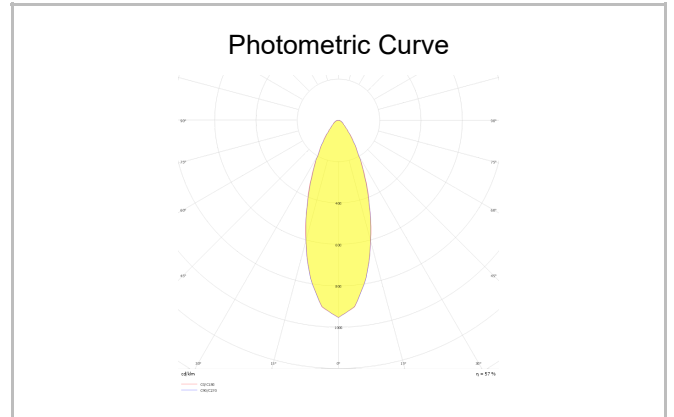

Rainbow

RNB 008 009 007A 8040 10 30 SD 44 00

Recessed Downlight & Spot Luminary

Luminaire Group	Downlight & Spot
Mounting Type	Recessed
Luminary Color	RAL 9010 - RAL 9005
Housing	Aluminum Extrusion
Optics	15° 30° 40° Reflector & Transparent Diffuser
Electrical Protection Class	CLASS II
IP	44
IK	02
Operating Temperature	-20°C / +40°C
Luminous Flux	686
Consumption Power	7
Luminaire Efficiency	90 lm/W
Color Rendering (CRI)	>80
Light Color Temperature (CCT)	2700K/3000K/4000K/6500K
Color Tolerance	< 3 SDCM
Driver Type	On/Off
Driver Brand	Tridonic
LED Brand	Samsung
Input Voltage / Frequency	220-240 V AC 50/60 Hz
Power Factor	>0.9
Surge	1kV
THD (AKIM)	>%20
LED life	>100.000 hours
Option	On-Off / Dali / 1-10V / With Emergency Kit

SKU	Product Code	Power (W)	Luminous Flux (LM)	CRI	CCT (K)	Optics	Dimensions (mm)
13001105	RNB 008 009 007A 8040 10 30 SD 44 00	7	686	>80	4000	30° Reflector	Ø81x95

www.atelighting.com