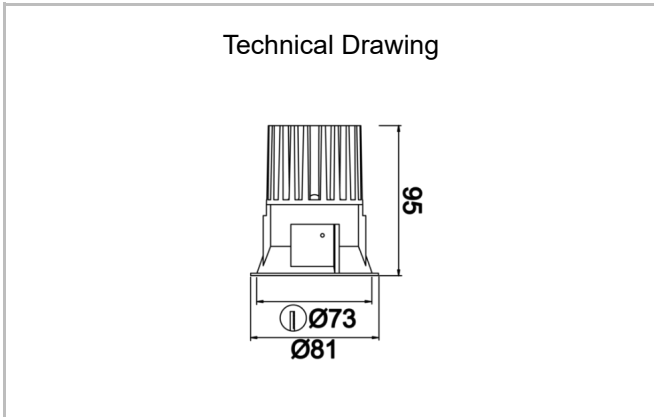

# Rainbow

RNB 008 009 007A 8040 10 30 SD 44 00

Recessed Downlight & Spot Luminary

<b>Luminaire Group</b>	Downlight & Spot
<b>Mounting Type</b>	Recessed
<b>Luminary Color</b>	RAL 9010 - RAL 9005
<b>Housing</b>	Aluminum Extrusion
<b>Optics</b>	15° 30° 40° Reflector & Transparent Diffuser
<b>Electrical Protection Class</b>	CLASS II
<b>IP</b>	44
<b>IK</b>	02
<b>Operating Temperature</b>	-20°C / +40°C
<b>Luminous Flux</b>	686
<b>Consumption Power</b>	7
<b>Luminaire Efficiency</b>	90 lm/W
<b>Color Rendering (CRI)</b>	>80
<b>Light Color Temperature (CCT)</b>	2700K/3000K/4000K/6500K
<b>Color Tolerance</b>	< 3 SDCM
<b>Driver Type</b>	On/Off
<b>Driver Brand</b>	Tridonic
<b>LED Brand</b>	Samsung
<b>Input Voltage / Frequency</b>	220-240 V AC 50/60 Hz
<b>Power Factor</b>	>0.9
<b>Surge</b>	1kV
<b>THD (AKIM)</b>	>%20
<b>LED life</b>	>100.000 hours
<b>Option</b>	On-Off / Dali / 1-10V / With Emergency Kit

SKU	Product Code	Power (W)	Luminous Flux (LM)	CRI	CCT (K)	Optics	Dimensions (mm)
13001105	RNB 008 009 007A 8040 10 30 SD 44 00	7	686	>80	4000	30° Reflector	Ø81x95