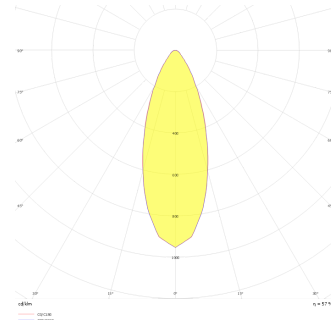

Rainbow

RNB 008 009 007A 8040 10 30 SD 44 00

Recessed Downlight & Spot Luminary

Luminaire Group	Downlight & Spot
Mounting Type	Recessed
Luminary Color	RAL 9010 - RAL 9005
Housing	Aluminum Extrusion
Optics	15° 30° 40° Reflector & Transparent Diffuser
Electrical Protection Class	CLASS II
IP	44
IK	02
Operating Temperature	-20°C / +40°C
Luminous Flux	686
Consumption Power	7
Luminaire Efficiency	90 lm/W
Color Rendering (CRI)	>80
Light Color Temperature (CCT)	2700K/3000K/4000K/6500K
Color Tolerance	< 3 SDCM
Driver Type	On/Off
Driver Brand	Tridonic
LED Brand	Samsung
Input Voltage / Frequency	220-240 V AC 50/60 Hz
Power Factor	>0.9
Surge	1kV
THD (AKIM)	>%20
LED life	>100.000 hours
Option	On-Off / Dali / 1-10V / With Emergency Kit

Technical Drawing

Photometric Curve

SKU	Product Code	Power (W)	Luminous Flux (LM)	CRI	CCT (K)	Optics	Dimensions (mm)
13001105	RNB 008 009 007A 8040 10 30 SD 44 00	7	686	>80	4000	30° Reflector	Ø81x95

www.atelighting.com