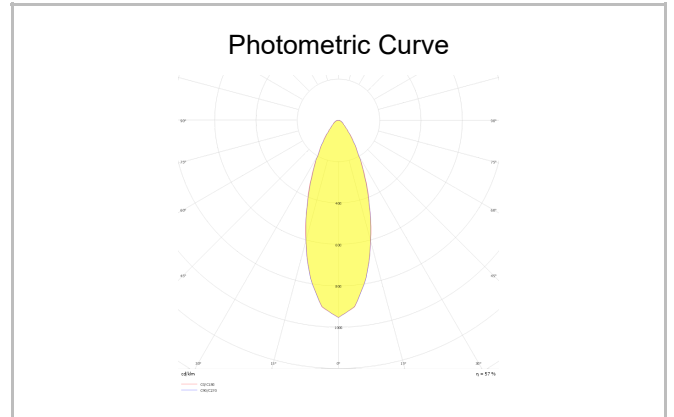

Rainbow

RNB 008 009 007A 8040 10 30 SD 44 00

Recessed Downlight & Spot Luminary

Luminaire Group	Downlight & Spot
Mounting Type	Recessed
Luminary Color	RAL 9010 - RAL 9005
Housing	Aluminum Extrusion
Optics	15° 30° 40° Reflector & Transparent Diffuser
Electrical Protection Class	CLASS II
IP	44
IK	02
Operating Temperature	-20°C / +40°C
Luminous Flux	686
Consumption Power	7
Luminaire Efficiency	90 lm/W
Color Rendering (CRI)	>80
Light Color Temperature (CCT)	2700K/3000K/4000K/6500K
Color Tolerance	< 3 SDCM
Driver Type	On/Off
Driver Brand	Tridonic
LED Brand	Samsung
Input Voltage / Frequency	220-240 V AC 50/60 Hz
Power Factor	>0.9
Surge	1kV
THD (AKIM)	>%20
LED life	>100.000 hours
Option	On-Off / Dali / 1-10V / With Emergency Kit

SKU	Product Code	Power (W)	Luminous Flux (LM)	CRI	CCT (K)	Optics	Dimensions (mm)
13001105	RNB 008 009 007A 8040 10 30 SD 44 00	7	686	>80	4000	30° Reflector	Ø81x95