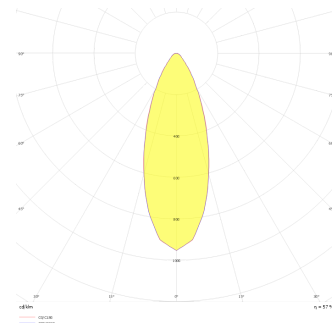

Rainbow

RNB 008 009 007A 8040 10 30 SD 44 00

Recessed Downlight & Spot Luminary

Luminaire Group	Downlight & Spot
Mounting Type	Recessed
Luminary Color	RAL 9010 - RAL 9005
Housing	Aluminum Extrusion
Optics	15° 30° 40° Reflector & Transparent Diffuser
Electrical Protection Class	CLASS II
IP	44
IK	02
Operating Temperature	-20°C / +40°C
Luminous Flux	686
Consumption Power	7
Luminaire Efficiency	90 lm/W
Color Rendering (CRI)	>80
Light Color Temperature (CCT)	2700K/3000K/4000K/6500K
Color Tolerance	< 3 SDCM
Driver Type	On/Off
Driver Brand	Tridonic
LED Brand	Samsung
Input Voltage / Frequency	220-240 V AC 50/60 Hz
Power Factor	>0.9
Surge	1kV
THD (AKIM)	>%20
LED life	>100.000 hours
Option	On-Off / Dali / 1-10V / With Emergency Kit

Technical Drawing

Photometric Curve

SKU	Product Code	Power (W)	Luminous Flux (LM)	CRI	CCT (K)	Optics	Dimensions (mm)
13001105	RNB 008 009 007A 8040 10 30 SD 44 00	7	686	>80	4000	30° Reflector	Ø81x95

www.atellighting.com