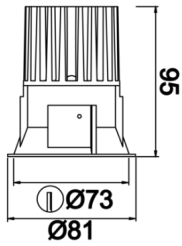

Rainbow

RNB 008 009 007A 8040 10 15 SD 44 00

Recessed Downlight & Spot Luminary

Luminaire Group	Downlight & Spot
Mounting Type	Recessed
Luminary Color	RAL 9010 - RAL 9005
Housing	Aluminum Extrusion
Optics	15° 30° 40° Reflector & Transparent Diffuser
Electrical Protection Class	CLASS II
IP	44
IK	02
Operating Temperature	-20°C / +40°C
Luminous Flux	686
Consumption Power	7
Luminaire Efficiency	90 lm/W
Color Rendering (CRI)	>80
Light Color Temperature (CCT)	2700K/3000K/4000K/6500K
Color Tolerance	< 3 SDCM
Driver Type	On/Off
Driver Brand	Tridonic
LED Brand	Samsung
Input Voltage / Frequency	220-240 V AC 50/60 Hz
Power Factor	>0.9
Surge	1kV
THD (AKIM)	>%20
LED life	>100.000 hours
Option	On-Off / Dali / 1-10V / With Emergency Kit

Technical Drawing

Photometric Curve

SKU	Product Code	Power (W)	Luminous Flux (LM)	CRI	CCT (K)	Optics	Dimensions (mm)
13001087□	RNB 008 009 007A 8040 10 15 SD 44 00	7	686	>80	4000	15° Reflector	Ø81x95

www.atelighting.com