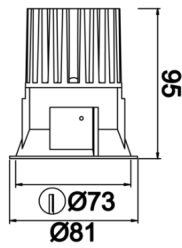

Rainbow

RNB 008 009 007A 8040 10 15 SD 44 00

Recessed Downlight & Spot Luminary

Luminaire Group	Downlight & Spot
Mounting Type	Recessed
Luminary Color	RAL 9010 - RAL 9005
Housing	Aluminum Extrusion
Optics	15° 30° 40° Reflector & Transparent Diffuser
Electrical Protection Class	CLASS II
IP	44
IK	02
Operating Temperature	-20°C / +40°C
Luminous Flux	686
Consumption Power	7
Luminaire Efficiency	90 lm/W
Color Rendering (CRI)	>80
Light Color Temperature (CCT)	2700K/3000K/4000K/6500K
Color Tolerance	< 3 SDCM
Driver Type	On/Off
Driver Brand	Tridonic
LED Brand	Samsung
Input Voltage / Frequency	220-240 V AC 50/60 Hz
Power Factor	>0.9
Surge	1kV
THD (AKIM)	>%20
LED life	>100.000 hours
Option	On-Off / Dali / 1-10V / With Emergency Kit

Technical Drawing

Photometric Curve

SKU	Product Code	Power (W)	Luminous Flux (LM)	CRI	CCT (K)	Optics	Dimensions (mm)
13001087□	RNB 008 009 007A 8040 10 15 SD 44 00	7	686	>80	4000	15° Reflector	Ø81x95