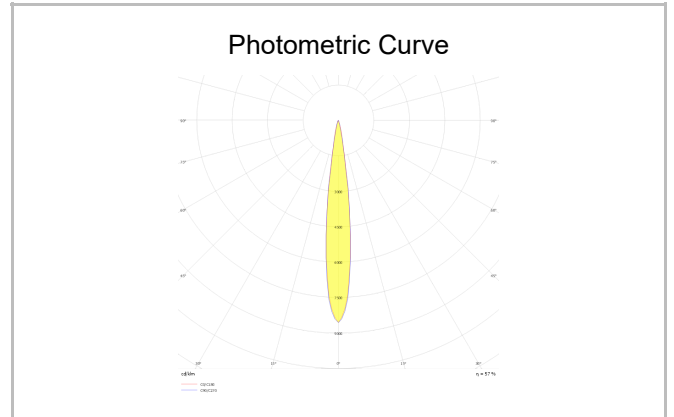

# Rainbow

RNB 008 009 007A 8040 10 15 SD 44 00

Recessed Downlight & Spot Luminary

<b>Luminaire Group</b>	Downlight & Spot
<b>Mounting Type</b>	Recessed
<b>Luminaire Color</b>	RAL 9010 - RAL 9005
<b>Housing</b>	Aluminum Extrusion
<b>Optics</b>	15° 30° 40° Reflector & Transparent Diffuser
<b>Electrical Protection Class</b>	CLASS II
<b>IP</b>	44
<b>IK</b>	02
<b>Operating Temperature</b>	-20°C / +40°C
<b>Luminous Flux</b>	686
<b>Consumption Power</b>	7
<b>Luminaire Efficiency</b>	90 lm/W
<b>Color Rendering (CRI)</b>	>80
<b>Light Color Temperature (CCT)</b>	2700K/3000K/4000K/6500K
<b>Color Tolerance</b>	< 3 SDCM
<b>Driver Type</b>	On/Off
<b>Driver Brand</b>	Tridonic
<b>LED Brand</b>	Samsung
<b>Input Voltage / Frequency</b>	220-240 V AC 50/60 Hz
<b>Power Factor</b>	>0.9
<b>Surge</b>	1kV
<b>THD (AKIM)</b>	>%20
<b>LED life</b>	>100.000 hours
<b>Option</b>	On-Off / Dali / 1-10V / With Emergency Kit

SKU	Product Code	Power (W)	Luminous Flux (LM)	CRI	CCT (K)	Optics	Dimensions (mm)
13001087□	RNB 008 009 007A 8040 10 15 SD 44 00	7	686	>80	4000	15° Reflector	Ø81x95