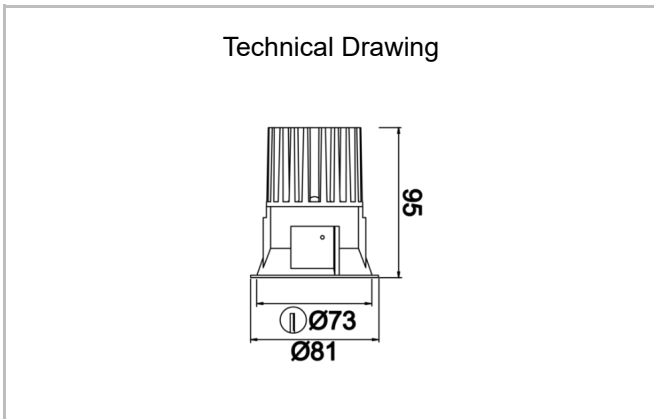

Rainbow

RNB 008 009 007A 8040 10 15 SD 44 00

Recessed Downlight & Spot Luminary

Luminaire Group	Downlight & Spot
Mounting Type	Recessed
Luminary Color	RAL 9010 - RAL 9005
Housing	Aluminum Extrusion
Optics	15° 30° 40° Reflector & Transparent Diffuser
Electrical Protection Class	CLASS II
IP	44
IK	02
Operating Temperature	-20°C / +40°C
Luminous Flux	686
Consumption Power	7
Luminaire Efficiency	90 lm/W
Color Rendering (CRI)	>80
Light Color Temperature (CCT)	2700K/3000K/4000K/6500K
Color Tolerance	< 3 SDCM
Driver Type	On/Off
Driver Brand	Tridonic
LED Brand	Samsung
Input Voltage / Frequency	220-240 V AC 50/60 Hz
Power Factor	>0.9
Surge	1kV
THD (AKIM)	>%20
LED life	>100.000 hours
Option	On-Off / Dali / 1-10V / With Emergency Kit

SKU	Product Code	Power (W)	Luminous Flux (LM)	CRI	CCT (K)	Optics	Dimensions (mm)
13001087□	RNB 008 009 007A 8040 10 15 SD 44 00	7	686	>80	4000	15° Reflector	Ø81x95