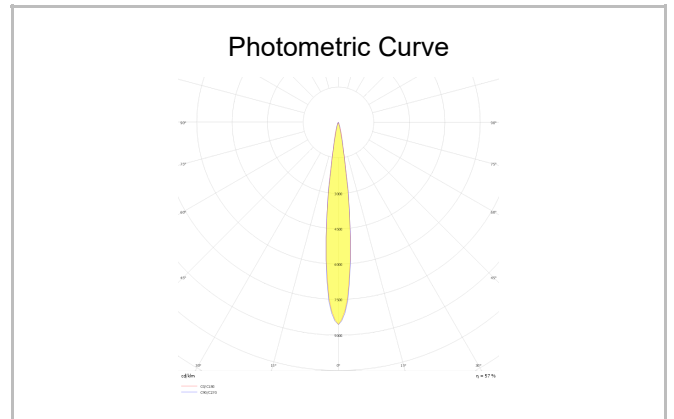

Rainbow

RNB 008 009 007A 8040 10 15 SD 44 00

Recessed Downlight & Spot Luminary

Luminaire Group	Downlight & Spot
Mounting Type	Recessed
Luminary Color	RAL 9010 - RAL 9005
Housing	Aluminum Extrusion
Optics	15° 30° 40° Reflector & Transparent Diffuser
Electrical Protection Class	CLASS II
IP	44
IK	02
Operating Temperature	-20°C / +40°C
Luminous Flux	686
Consumption Power	7
Luminaire Efficiency	90 lm/W
Color Rendering (CRI)	>80
Light Color Temperature (CCT)	2700K/3000K/4000K/6500K
Color Tolerance	< 3 SDCM
Driver Type	On/Off
Driver Brand	Tridonic
LED Brand	Samsung
Input Voltage / Frequency	220-240 V AC 50/60 Hz
Power Factor	>0.9
Surge	1kV
THD (AKIM)	>%20
LED life	>100.000 hours
Option	On-Off / Dali / 1-10V / With Emergency Kit

SKU	Product Code	Power (W)	Luminous Flux (LM)	CRI	CCT (K)	Optics	Dimensions (mm)
13001087□	RNB 008 009 007A 8040 10 15 SD 44 00	7	686	>80	4000	15° Reflector	Ø81x95