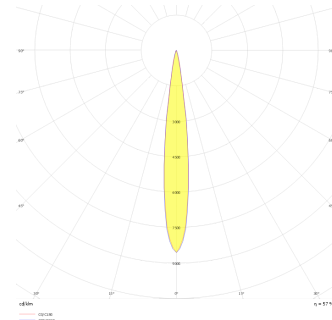

Rainbow

RNB 008 009 007A 8040 10 15 SD 44 00

Recessed Downlight & Spot Luminary

Luminaire Group	Downlight & Spot
Mounting Type	Recessed
Luminary Color	RAL 9010 - RAL 9005
Housing	Aluminum Extrusion
Optics	15° 30° 40° Reflector & Transparent Diffuser
Electrical Protection Class	CLASS II
IP	44
IK	02
Operating Temperature	-20°C / +40°C
Luminous Flux	686
Consumption Power	7
Luminaire Efficiency	90 lm/W
Color Rendering (CRI)	>80
Light Color Temperature (CCT)	2700K/3000K/4000K/6500K
Color Tolerance	< 3 SDCM
Driver Type	On/Off
Driver Brand	Tridonic
LED Brand	Samsung
Input Voltage / Frequency	220-240 V AC 50/60 Hz
Power Factor	>0.9
Surge	1kV
THD (AKIM)	>%20
LED life	>100.000 hours
Option	On-Off / Dali / 1-10V / With Emergency Kit

Technical Drawing

Photometric Curve

SKU	Product Code	Power (W)	Luminous Flux (LM)	CRI	CCT (K)	Optics	Dimensions (mm)
13001087□	RNB 008 009 007A 8040 10 15 SD 44 00	7	686	>80	4000	15° Reflector	Ø81x95