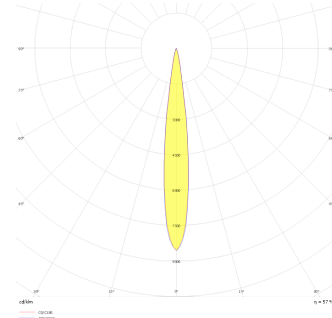

Rainbow

RNB 008 009 007A 8040 10 15 SD 44 00

Recessed Downlight & Spot Luminary

Luminaire Group	Downlight & Spot
Mounting Type	Recessed
Luminary Color	RAL 9010 - RAL 9005
Housing	Aluminum Extrusion
Optics	15° 30° 40° Reflector & Transparent Diffuser
Electrical Protection Class	CLASS II
IP	44
IK	02
Operating Temperature	-20°C / +40°C
Luminous Flux	686
Consumption Power	7
Luminaire Efficiency	90 lm/W
Color Rendering (CRI)	>80
Light Color Temperature (CCT)	2700K/3000K/4000K/6500K
Color Tolerance	< 3 SDCM
Driver Type	On/Off
Driver Brand	Tridonic
LED Brand	Samsung
Input Voltage / Frequency	220-240 V AC 50/60 Hz
Power Factor	>0.9
Surge	1kV
THD (AKIM)	>%20
LED life	>100.000 hours
Option	On-Off / Dali / 1-10V / With Emergency Kit

Technical Drawing

Photometric Curve

SKU	Product Code	Power (W)	Luminous Flux (LM)	CRI	CCT (K)	Optics	Dimensions (mm)
13001087□	RNB 008 009 007A 8040 10 15 SD 44 00	7	686	>80	4000	15° Reflector	Ø81x95

www.atelighting.com