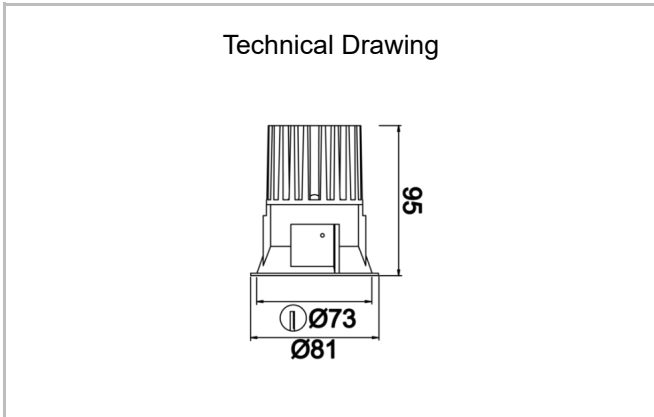

# Rainbow

RNB 008 009 007A 8040 10 15 SD 44 00

Recessed Downlight & Spot Luminary

<b>Luminaire Group</b>	Downlight & Spot
<b>Mounting Type</b>	Recessed
<b>Luminaire Color</b>	RAL 9010 - RAL 9005
<b>Housing</b>	Aluminum Extrusion
<b>Optics</b>	15° 30° 40° Reflector & Transparent Diffuser
<b>Electrical Protection Class</b>	CLASS II
<b>IP</b>	44
<b>IK</b>	02
<b>Operating Temperature</b>	-20°C / +40°C
<b>Luminous Flux</b>	686
<b>Consumption Power</b>	7
<b>Luminaire Efficiency</b>	90 lm/W
<b>Color Rendering (CRI)</b>	>80
<b>Light Color Temperature (CCT)</b>	2700K/3000K/4000K/6500K
<b>Color Tolerance</b>	< 3 SDCM
<b>Driver Type</b>	On/Off
<b>Driver Brand</b>	Tridonic
<b>LED Brand</b>	Samsung
<b>Input Voltage / Frequency</b>	220-240 V AC 50/60 Hz
<b>Power Factor</b>	>0.9
<b>Surge</b>	1kV
<b>THD (AKIM)</b>	>%20
<b>LED life</b>	>100.000 hours
<b>Option</b>	On-Off / Dali / 1-10V / With Emergency Kit

SKU	Product Code	Power (W)	Luminous Flux (LM)	CRI	CCT (K)	Optics	Dimensions (mm)
13001087□	RNB 008 009 007A 8040 10 15 SD 44 00	7	686	>80	4000	15° Reflector	Ø81x95