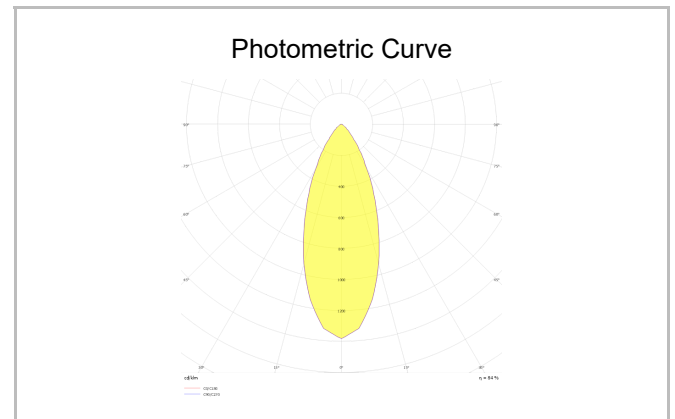

Loopy

LPY 008 011 013B 8040 10 40 SD 20 02

Recessed Concept Ceiling Luminary

Luminaire Group	Concept Ceiling
Mounting Type	Recessed
Luminaire Color	RAL 9005 - RAL 9010 - RAL 9006
Housing	Aluminum DKP Sheet
Optics	Reflector
Electrical Protection Class	CLASS II
Operating Temperature	-20°C / +40°C
Luminous Flux	1170
Consumption Power	13
Luminaire Efficiency	90 lm/W
Color Rendering (CRI)	>80
Light Color Temperature (CCT)	2700K/3000K/4000K/6500K
Color Tolerance	< 3 SDCM
Driver Type	On/Off
Driver Brand	Tridonic
LED Brand	Samsung
Input Voltage / Frequency	220-240 V AC 50/60 Hz
Power Factor	>0.9
Surge	1kV
THD (AKIM)	>%20
LED life	>100.000 hours
Option	On-Off / Dali / 1-10V / With Emergency Kit

SKU	Product Code	Power (W)	Luminous Flux (LM)	CRI	CCT (K)	Optics	Dimensions (mm)
	LPY 008 011 013B 8040 10 40 SD 20 02	13	1170	>80	4000	40° Reflector	Ø87x113