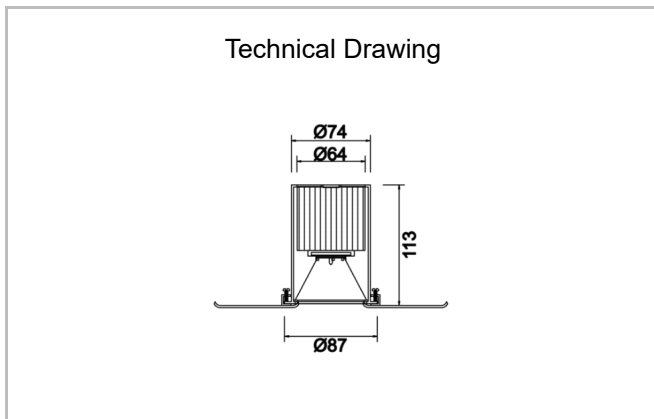

Loopy

LPY 008 011 013B 8040 10 40 SD 20 02

Recessed Concept Ceiling Luminary

Luminaire Group	Concept Ceiling
Mounting Type	Recessed
Luminaire Color	RAL 9005 - RAL 9010 - RAL 9006
Housing	Aluminum DKP Sheet
Optics	Reflector
Electrical Protection Class	CLASS II
Operating Temperature	-20°C / +40°C
Luminous Flux	1170
Consumption Power	13
Luminaire Efficiency	90 lm/W
Color Rendering (CRI)	>80
Light Color Temperature (CCT)	2700K/3000K/4000K/6500K
Color Tolerance	< 3 SDCM
Driver Type	On/Off
Driver Brand	Tridonic
LED Brand	Samsung
Input Voltage / Frequency	220-240 V AC 50/60 Hz
Power Factor	>0.9
Surge	1kV
THD (AKIM)	>%20
LED life	>100.000 hours
Option	On-Off / Dali / 1-10V / With Emergency Kit

SKU	Product Code	Power (W)	Luminous Flux (LM)	CRI	CCT (K)	Optics	Dimensions (mm)
	LPY 008 011 013B 8040 10 40 SD 20 02	13	1170	>80	4000	40° Reflector	Ø87x113