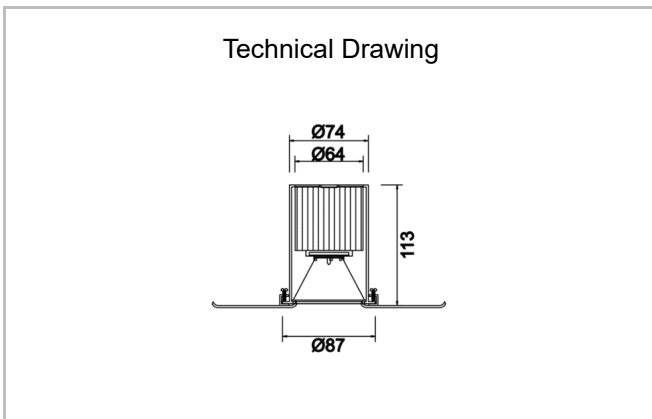

Loopy

LPY 008 011 013B 8040 10 40 SD 20 02

Recessed Concept Ceiling Luminary

Luminaire Group	Concept Ceiling
Mounting Type	Recessed
Luminaire Color	RAL 9005 - RAL 9010 - RAL 9006
Housing	Aluminum DKP Sheet
Optics	Reflector
Electrical Protection Class	CLASS II
Operating Temperature	-20°C / +40°C
Luminous Flux	1170
Consumption Power	13
Luminaire Efficiency	90 lm/W
Color Rendering (CRI)	>80
Light Color Temperature (CCT)	2700K/3000K/4000K/6500K
Color Tolerance	< 3 SDCM
Driver Type	On/Off
Driver Brand	Tridonic
LED Brand	Samsung
Input Voltage / Frequency	220-240 V AC 50/60 Hz
Power Factor	>0.9
Surge	1kV
THD (AKIM)	>%20
LED life	>100.000 hours
Option	On-Off / Dali / 1-10V / With Emergency Kit

SKU	Product Code	Power (W)	Luminous Flux (LM)	CRI	CCT (K)	Optics	Dimensions (mm)
	LPY 008 011 013B 8040 10 40 SD 20 02	13	1170	>80	4000	40° Reflector	Ø87x113