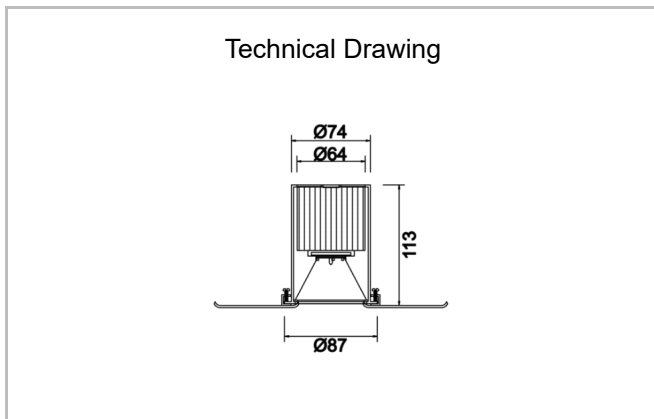

Loopy

LPY 008 011 013B 8040 10 30 SD 20 00

Recessed Concept Ceiling Luminary

Luminaire Group	Concept Ceiling
Mounting Type	Recessed
Luminaire Color	RAL 9005 - RAL 9010 - RAL 9006
Housing	Aluminum DKP Sheet
Optics	Reflector
Electrical Protection Class	CLASS II
Operating Temperature	-20°C / +40°C
Luminous Flux	1170
Consumption Power	13
Luminaire Efficiency	90 lm/W
Color Rendering (CRI)	>80
Light Color Temperature (CCT)	2700K/3000K/4000K/6500K
Color Tolerance	< 3 SDCM
Driver Type	On/Off
Driver Brand	Tridonic
LED Brand	Samsung
Input Voltage / Frequency	220-240 V AC 50/60 Hz
Power Factor	>0.9
Surge	1kV
THD (AKIM)	>%20
LED life	>100.000 hours
Option	On-Off / Dali / 1-10V / With Emergency Kit

SKU	Product Code	Power (W)	Luminous Flux (LM)	CRI	CCT (K)	Optics	Dimensions (mm)
	LPY 008 011 013B 8040 10 30 SD 20 00	13	1170	>80	4000	30° Reflector	Ø87x113