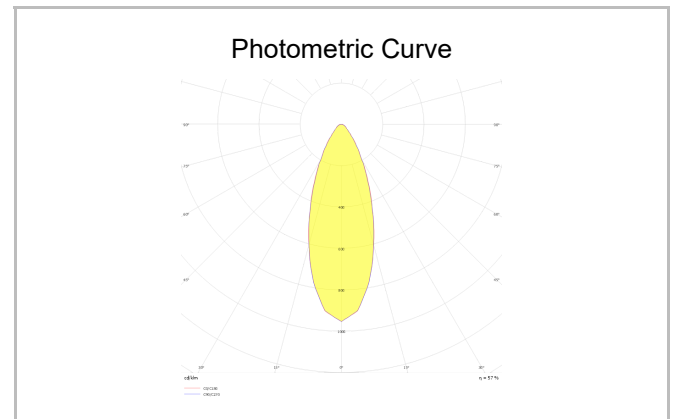

Loopy

LPY 008 011 013B 8040 10 30 SD 20 00

Recessed Concept Ceiling Luminary

Luminaire Group	Concept Ceiling
Mounting Type	Recessed
Luminaire Color	RAL 9005 - RAL 9010 - RAL 9006
Housing	Aluminum DKP Sheet
Optics	Reflector
Electrical Protection Class	CLASS II
Operating Temperature	-20°C / +40°C
Luminous Flux	1170
Consumption Power	13
Luminaire Efficiency	90 lm/W
Color Rendering (CRI)	>80
Light Color Temperature (CCT)	2700K/3000K/4000K/6500K
Color Tolerance	< 3 SDCM
Driver Type	On/Off
Driver Brand	Tridonic
LED Brand	Samsung
Input Voltage / Frequency	220-240 V AC 50/60 Hz
Power Factor	>0.9
Surge	1kV
THD (AKIM)	>%20
LED life	>100.000 hours
Option	On-Off / Dali / 1-10V / With Emergency Kit

SKU	Product Code	Power (W)	Luminous Flux (LM)	CRI	CCT (K)	Optics	Dimensions (mm)
	LPY 008 011 013B 8040 10 30 SD 20 00	13	1170	>80	4000	30° Reflector	Ø87x113