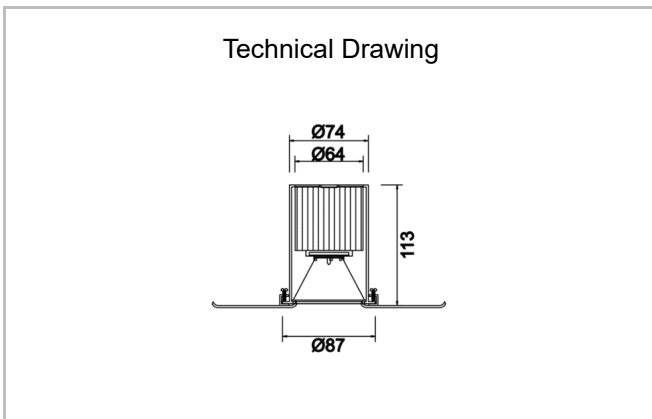

Loopy

LPY 008 011 013B 8040 10 30 SD 20 00

Recessed Concept Ceiling Luminary

Luminaire Group	Concept Ceiling
Mounting Type	Recessed
Luminaire Color	RAL 9005 - RAL 9010 - RAL 9006
Housing	Aluminum DKP Sheet
Optics	Reflector
Electrical Protection Class	CLASS II
Operating Temperature	-20°C / +40°C
Luminous Flux	1170
Consumption Power	13
Luminaire Efficiency	90 lm/W
Color Rendering (CRI)	>80
Light Color Temperature (CCT)	2700K/3000K/4000K/6500K
Color Tolerance	< 3 SDCM
Driver Type	On/Off
Driver Brand	Tridonic
LED Brand	Samsung
Input Voltage / Frequency	220-240 V AC 50/60 Hz
Power Factor	>0.9
Surge	1kV
THD (AKIM)	>%20
LED life	>100.000 hours
Option	On-Off / Dali / 1-10V / With Emergency Kit

SKU	Product Code	Power (W)	Luminous Flux (LM)	CRI	CCT (K)	Optics	Dimensions (mm)
	LPY 008 011 013B 8040 10 30 SD 20 00	13	1170	>80	4000	30° Reflector	Ø87x113