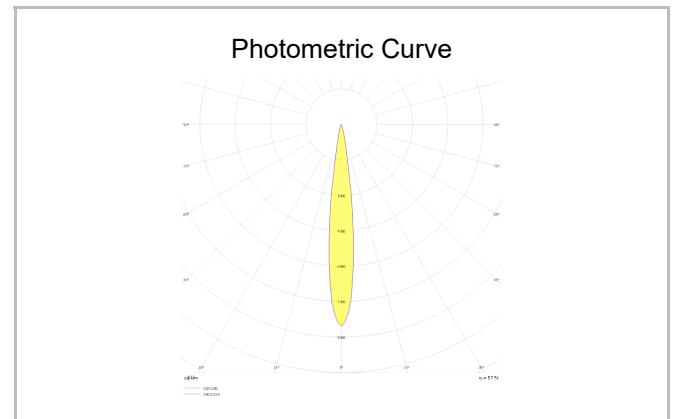

Loopy

LPY 008 011 013B 8040 10 15 SD 20 00

Recessed Concept Ceiling Luminary

Luminaire Group	Concept Ceiling
Mounting Type	Recessed
Luminaire Color	RAL 9005 - RAL 9010 - RAL 9006
Housing	Aluminum DKP Sheet
Optics	Reflector
Electrical Protection Class	CLASS II
Operating Temperature	-20°C / +40°C
Luminous Flux	1170
Consumption Power	13
Luminaire Efficiency	90 lm/W
Color Rendering (CRI)	>80
Light Color Temperature (CCT)	2700K/3000K/4000K/6500K
Color Tolerance	< 3 SDCM
Driver Type	On/Off
Driver Brand	Tridonic
LED Brand	Samsung
Input Voltage / Frequency	220-240 V AC 50/60 Hz
Power Factor	>0.9
Surge	1kV
THD (AKIM)	>%20
LED life	>100.000 hours
Option	On-Off / Dali / 1-10V / With Emergency Kit

SKU	Product Code	Power (W)	Luminous Flux (LM)	CRI	CCT (K)	Optics	Dimensions (mm)
	LPY 008 011 013B 8040 10 15 SD 20 00	13	1170	>80	4000	15° Reflector	Ø87x113