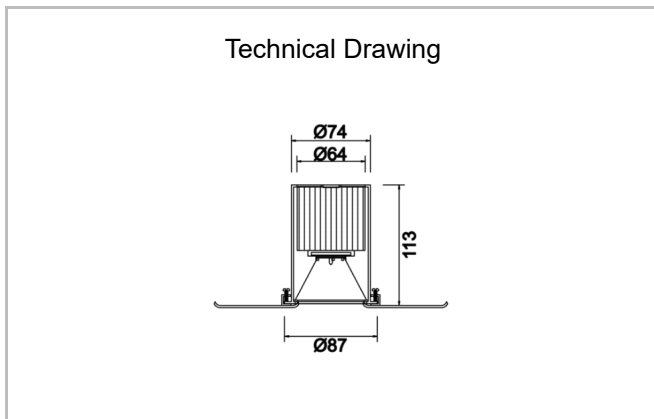

Loopy

LPY 008 011 013B 8040 10 15 SD 20 00

Recessed Concept Ceiling Luminary

Luminaire Group	Concept Ceiling
Mounting Type	Recessed
Luminaire Color	RAL 9005 - RAL 9010 - RAL 9006
Housing	Aluminum DKP Sheet
Optics	Reflector
Electrical Protection Class	CLASS II
Operating Temperature	-20°C / +40°C
Luminous Flux	1170
Consumption Power	13
Luminaire Efficiency	90 lm/W
Color Rendering (CRI)	>80
Light Color Temperature (CCT)	2700K/3000K/4000K/6500K
Color Tolerance	< 3 SDCM
Driver Type	On/Off
Driver Brand	Tridonic
LED Brand	Samsung
Input Voltage / Frequency	220-240 V AC 50/60 Hz
Power Factor	>0.9
Surge	1kV
THD (AKIM)	>%20
LED life	>100.000 hours
Option	On-Off / Dali / 1-10V / With Emergency Kit

SKU	Product Code	Power (W)	Luminous Flux (LM)	CRI	CCT (K)	Optics	Dimensions (mm)
	LPY 008 011 013B 8040 10 15 SD 20 00	13	1170	>80	4000	15° Reflector	Ø87x113