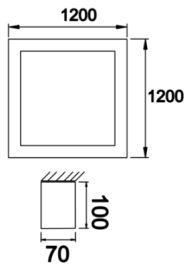

Shorefour M

SFR 064 064 052S 8040 10 99 OP 40 00

Surface Mounted Linear Luminary

Luminaire Group	Linear
Mounting Type	Surface Mounted
Luminary Color	RAL 9016 - RAL 9010
Housing	Aluminum extruded profile
Optics	Opal Diffuser
Light Source	LED
Electrical Protection Class	CLASS II
IP	40
IK	02
Operating Temperature	-20°C / +40°C
Luminous Flux	7488
Consumption Power	52
Luminaire Efficiency	144 lm/W
Color Rendering (CRI)	>80
Light Color Temperature (CCT)	2700K/3000K/4000K/6500K
Color Tolerance	< 3 SDCM
Driver Type	On/Off
Driver Brand	Tridonic
LED Brand	Samsung
Input Voltage / Frequency	220-240 V AC 50/60 Hz
Power Factor	>0.9
Surge	1kV
THD (AKIM)	>%20
LED life	>70.000 hours
Option	On-Off / Dali / 1-10V / With Emergency Kit

Technical Drawing

Photometric Curve

SKU	Product Code	Power (W)	Luminous Flux (LM)	CRI	CCT (K)	Optics	Dimensions (mm)
	SFR 064 064 052S 8040 10 99 OP 40 00	52	7488	>80	4000	120° Opal Diffuser	640x640x47x70