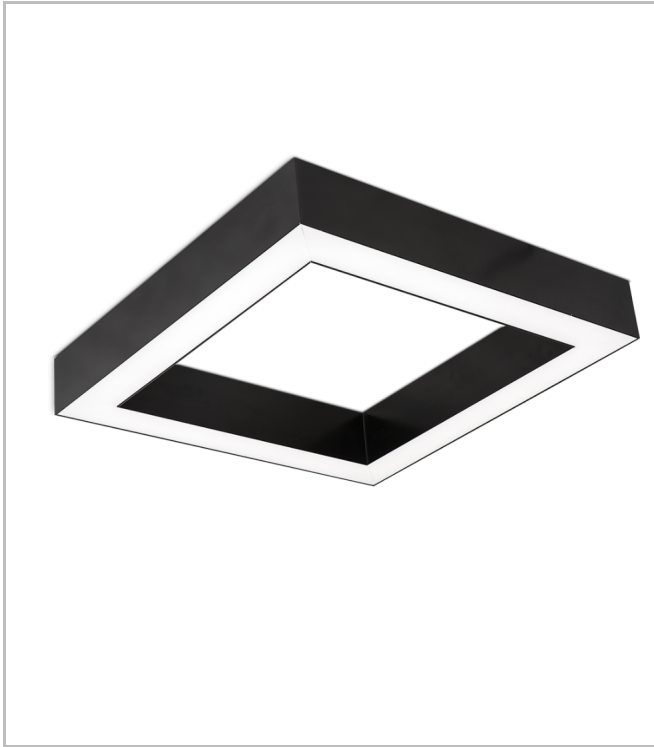

Shorefour M

SFR 064 064 052S 8040 10 99 OP 40 00

Surface Mounted Linear Luminary

Luminaire Group	Linear
Mounting Type	Surface Mounted
Luminary Color	RAL 9016 - RAL 9010
Housing	Aluminum extruded profile
Optics	Opal Diffuser
Light Source	LED
Electrical Protection Class	CLASS II
IP	40
IK	02
Operating Temperature	-20°C / +40°C
Luminous Flux	7488
Consumption Power	52
Luminaire Efficiency	144 lm/W
Color Rendering (CRI)	>80
Light Color Temperature (CCT)	2700K/3000K/4000K/6500K
Color Tolerance	< 3 SDCM
Driver Type	On/Off
Driver Brand	Tridonic
LED Brand	Samsung
Input Voltage / Frequency	220-240 V AC 50/60 Hz
Power Factor	>0.9
Surge	1kV
THD (AKIM)	>%20
LED life	>70.000 hours
Option	On-Off / Dali / 1-10V / With Emergency Kit

Technical Drawing

Photometric Curve

SKU	Product Code	Power (W)	Luminous Flux (LM)	CRI	CCT (K)	Optics	Dimensions (mm)
	SFR 064 064 052S 8040 10 99 OP 40 00	52	7488	>80	4000	120° Opal Diffuser	640x640x47x70