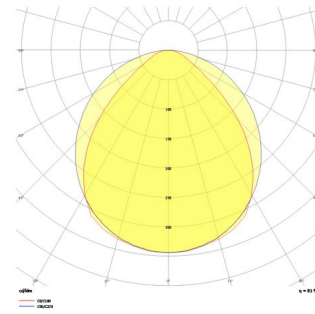

Shorefour M

SFR 064 064 052S 8040 10 99 OP 40 00

Surface Mounted Linear Luminary

Luminaire Group	Linear
Mounting Type	Surface Mounted
Luminary Color	RAL 9016 - RAL 9010
Housing	Aluminum extruded profile
Optics	Opal Diffuser
Light Source	LED
Electrical Protection Class	CLASS II
IP	40
IK	02
Operating Temperature	-20°C / +40°C
Luminous Flux	7488
Consumption Power	52
Luminaire Efficiency	144 lm/W
Color Rendering (CRI)	>80
Light Color Temperature (CCT)	2700K/3000K/4000K/6500K
Color Tolerance	< 3 SDCM
Driver Type	On/Off
Driver Brand	Tridonic
LED Brand	Samsung
Input Voltage / Frequency	220-240 V AC 50/60 Hz
Power Factor	>0.9
Surge	1kV
THD (AKIM)	>%20
LED life	>70.000 hours
Option	On-Off / Dali / 1-10V / With Emergency Kit

Technical Drawing

Photometric Curve

SKU	Product Code	Power (W)	Luminous Flux (LM)	CRI	CCT (K)	Optics	Dimensions (mm)
	SFR 064 064 052S 8040 10 99 OP 40 00	52	7488	>80	4000	120° Opal Diffuser	640x640x47x70