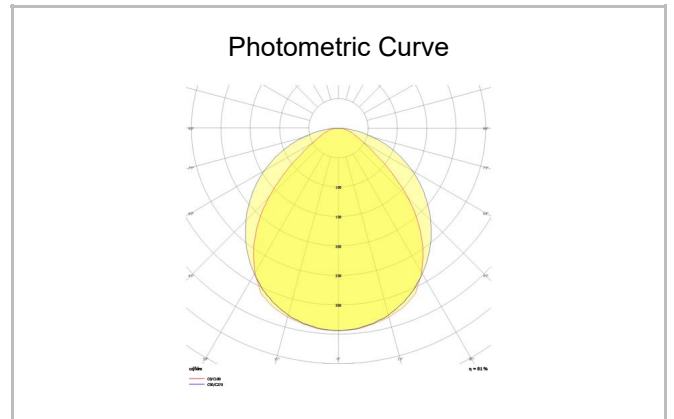

Shorefour S

SFR 089 089 078S 8040 10 99 OP 40 00

Surface Mounted Linear Luminary

Luminaire Group	Linear
Mounting Type	Surface Mounted
Luminary Color	RAL 9016 - RAL 9010
Housing	Aluminum extruded profile
Optics	Opal Diffuser
Light Source	LED
Electrical Protection Class	CLASS II
IP	40
IK	02
Operating Temperature	-20°C / +40°C
Luminous Flux	11232
Consumption Power	78
Luminaire Efficiency	144 lm/W
Color Rendering (CRI)	>80
Light Color Temperature (CCT)	2700K/3000K/4000K/6500K
Color Tolerance	< 3 SDCM
Driver Type	On/Off
Driver Brand	Tridonic
LED Brand	Samsung
Input Voltage / Frequency	220-240 V AC 50/60 Hz
Power Factor	>0.9
Surge	1kV
THD (AKIM)	>%20
LED life	>70.000 hours
Option	On-Off / Dali / 1-10V / With Emergency Kit

SKU	Product Code	Power (W)	Luminous Flux (LM)	CRI	CCT (K)	Optics	Dimensions (mm)
	SFR 089 089 078S 8040 10 99 OP 40 00	78	11232	>80	4000	120° Opal Diffuser	890x890x47x70

www.atellighting.com