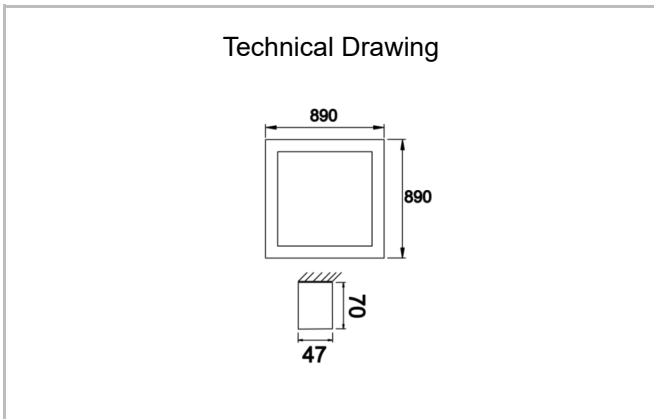

Shorefour S

SFR 089 089 078S 8040 10 99 OP 40 00

Surface Mounted Linear Luminary

Luminaire Group	Linear
Mounting Type	Surface Mounted
Luminary Color	RAL 9016 - RAL 9010
Housing	Aluminum extruded profile
Optics	Opal Diffuser
Light Source	LED
Electrical Protection Class	CLASS II
IP	40
IK	02
Operating Temperature	-20°C / +40°C
Luminous Flux	11232
Consumption Power	78
Luminaire Efficiency	144 lm/W
Color Rendering (CRI)	>80
Light Color Temperature (CCT)	2700K/3000K/4000K/6500K
Color Tolerance	< 3 SDCM
Driver Type	On/Off
Driver Brand	Tridonic
LED Brand	Samsung
Input Voltage / Frequency	220-240 V AC 50/60 Hz
Power Factor	>0.9
Surge	1kV
THD (AKIM)	>%20
LED life	>70.000 hours
Option	On-Off / Dali / 1-10V / With Emergency Kit

SKU	Product Code	Power (W)	Luminous Flux (LM)	CRI	CCT (K)	Optics	Dimensions (mm)
	SFR 089 089 078S 8040 10 99 OP 40 00	78	11232	>80	4000	120° Opal Diffuser	890x890x47x70

www.atellighting.com