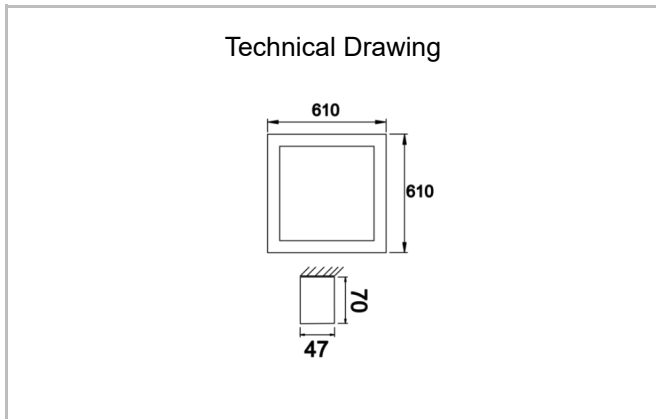

Shorefour S

SFR 061 061 052S 8040 10 99 OP 40 00

Surface Mounted Linear Luminary

Luminaire Group	Linear
Mounting Type	Surface Mounted
Luminary Color	RAL 9016 - RAL 9010
Housing	Aluminum extruded profile
Optics	Opal Diffuser
Light Source	LED
Electrical Protection Class	CLASS II
IP	40
IK	02
Operating Temperature	-20°C / +40°C
Luminous Flux	7488
Consumption Power	52
Luminaire Efficiency	144 lm/W
Color Rendering (CRI)	>80
Light Color Temperature (CCT)	2700K/3000K/4000K/6500K
Color Tolerance	< 3 SDCM
Driver Type	On/Off
Driver Brand	Tridonic
LED Brand	Samsung
Input Voltage / Frequency	220-240 V AC 50/60 Hz
Power Factor	>0.9
Surge	1kV
THD (AKIM)	>%20
LED life	>70.000 hours
Option	On-Off / Dali / 1-10V / With Emergency Kit

SKU	Product Code	Power (W)	Luminous Flux (LM)	CRI	CCT (K)	Optics	Dimensions (mm)
	SFR 061 061 052S 8040 10 99 OP 40 00	52	7488	>80	4000	120° Opal Diffuser	610x610x47x70

www.atellighting.com