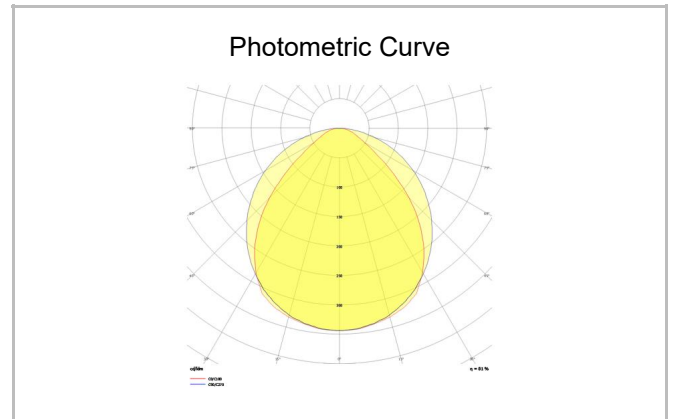

Shorefour S

SFR 061 061 052S 8040 10 99 OP 40 00

Surface Mounted Linear Luminary

Luminaire Group	Linear
Mounting Type	Surface Mounted
Luminary Color	RAL 9016 - RAL 9010
Housing	Aluminum extruded profile
Optics	Opal Diffuser
Light Source	LED
Electrical Protection Class	CLASS II
IP	40
IK	02
Operating Temperature	-20°C / +40°C
Luminous Flux	7488
Consumption Power	52
Luminaire Efficiency	144 lm/W
Color Rendering (CRI)	>80
Light Color Temperature (CCT)	2700K/3000K/4000K/6500K
Color Tolerance	< 3 SDCM
Driver Type	On/Off
Driver Brand	Tridonic
LED Brand	Samsung
Input Voltage / Frequency	220-240 V AC 50/60 Hz
Power Factor	>0.9
Surge	1kV
THD (AKIM)	>%20
LED life	>70.000 hours
Option	On-Off / Dali / 1-10V / With Emergency Kit

SKU	Product Code	Power (W)	Luminous Flux (LM)	CRI	CCT (K)	Optics	Dimensions (mm)
	SFR 061 061 052S 8040 10 99 OP 40 00	52	7488	>80	4000	120° Opal Diffuser	610x610x47x70

www.atellighting.com